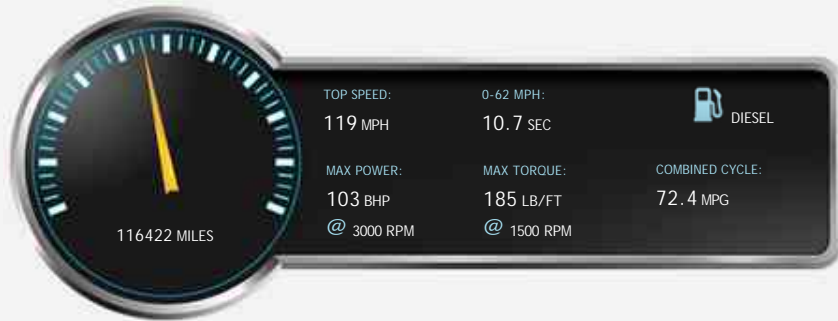

Performance & Engine