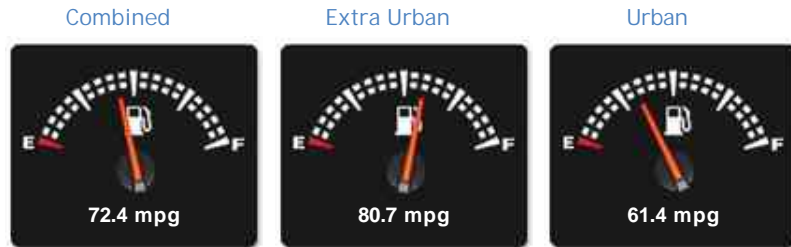

Fuel Economy

Running Costs