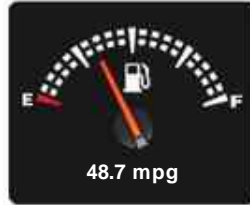

### General Info

Engine:	1.6 Diesel Manual
Price:	£6,490 + VAT
Body Type:	5 Dr Van
Owners:	1
Mileage:	81,654
Reg Date:	September 2016 (66)
Colour:	White

## Running Costs

CO<sub>2</sub> emission figure (g/km)

VED band and CO<sub>2</sub>

Combined

Extra Urban

Urban

No Data