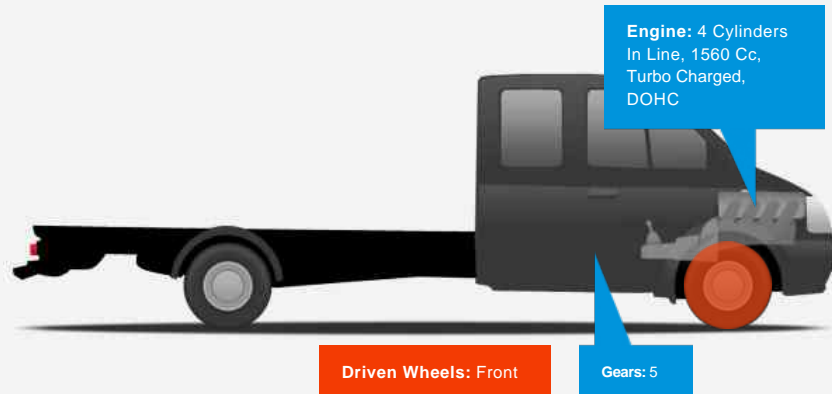

Performance & Engine