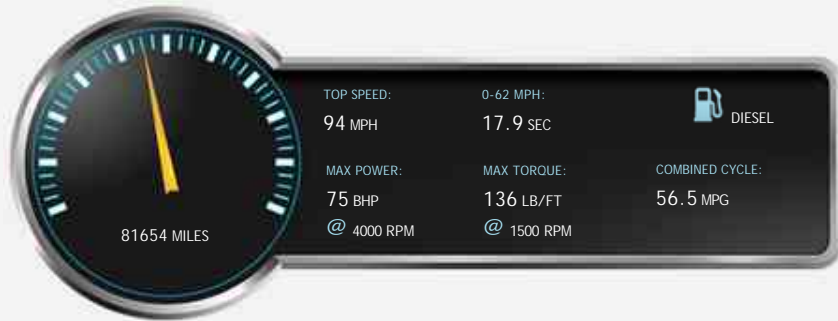

Performance & Engine