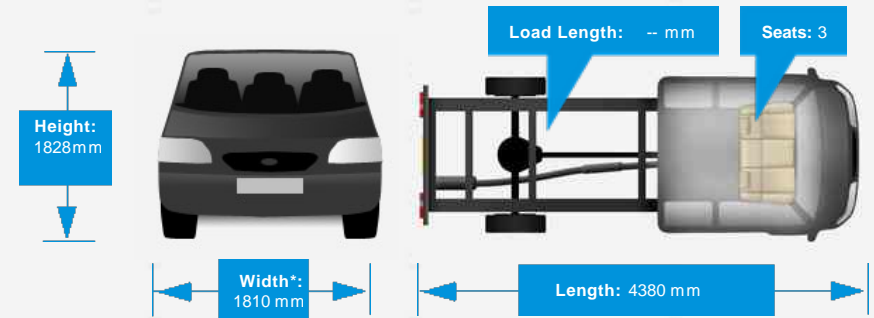

Weights & Measures