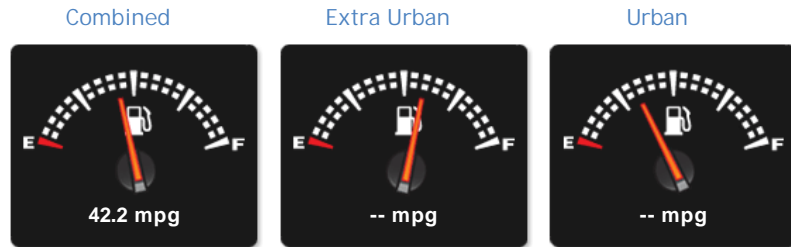

Fuel Economy

Running Costs