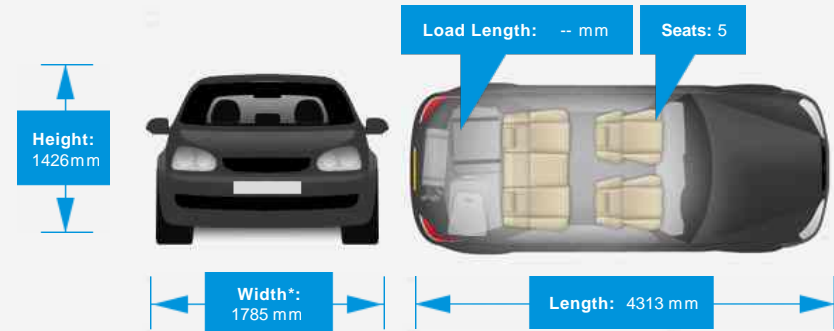

Performance & Engine

Engine: 4 Cylinders
In Line, 1498 Cc,
Turbo Charged,
DOHC

Driven Wheels: Front

Gears: 7

Weights & Measures

Doors: 5

*Including mirrors

Safety

NCAP Adult Rating: No Data
NCAP Child Rating: No Data
NCAP Pedestrian Rating: No Data
NCAP Safety Assist: No Data
NCAP Overall Rating: No Data