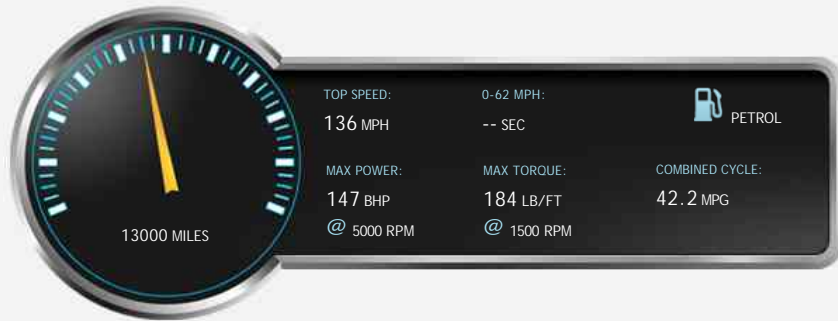

### General Info

Engine:	1.5 Petrol Automatic
Price:	£19,450
Body Type:	5 Dr Hatchback
Owners:	1
Mileage:	13,000
Reg Date:	November 2018 (68)
Colour:	DAYTONA GREY PEARL

### Vehicle Description

NATIONWIDE DELIVERY AVAILABLE WITH 14 DAY MONEY BACK GUARANTEE, PLEASE ENQUIRE FOR DETAILS. 2019 MODEL, S LINE SPORTS PACK, SAT NAV, AUDI DRIVE SELECT, 18" ALLOYS, SPORTS M/F/S/WHEEL WITH CRUISE CONTROL, PADDLE SHIFT AND VOICE CONTROL, SPORTS COMFORT SEATS, BLACK LEATHER AND FABRIC UPHOLSTERY WITH CONTRAST GREY STITCHING, REAR PARK DISTANCE CONTROL, DUAL ZONE AIR CON CLIMATE CONTROL, EU6 EMISSIONS, ELECTRIC ADJUSTABLE AND HEATED EXTERIOR MIRRORS, AUTO START/STOP FUNCTION, AUTOMATICALLY DIMMING REAR VIEW MIRROR, AUTOMATIC LED HEAD LIGHTS, SEPARATE DAYTIME RUNNING LIGHTS, BLUETOOTH PHONE PREP, DAB RADIO, CD PLAYER, SD CARD SLOTS, AUX CONNECTION, USB CONNECTIONS, 12V SOCKET, CD PLAYER, HEAT INSULATING GLASS, RAIN SENSOR, ISOFIX POINTS, ROOF RAILS, CENTRE ARM REST, CUP HOLDERS, QUIRKS CAR COMPANY ARE VERY PROUD WINNERS OF RUNNERS UP FOR SPECIALIST DEALERSHIP OF THE YEAR AWARD 2018/19, 'BEST USED CAR CUSTOMER CARE 2016', AND THE

## Performance & Engine

Engine: 4 Cylinders  
In Line, 1498 Cc,  
Turbo Charged,  
DOHC

Driven Wheels: Front

Gears: 7