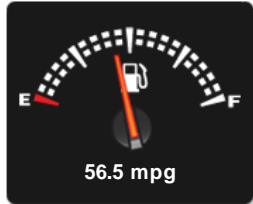

Peugeot Partner HDI PROFESSIONAL 625

£6,990 + VAT

You're in safe hands
This dealer has signed our Dealer Promise
AA

General Info

Engine:	1.6 Diesel Manual
Price:	£6,990 + VAT
Body Type:	5 Dr Van
Owners:	1
Mileage:	71,442
Reg Date:	September 2016 (66)
Colour:	White

NCAP Overall Rating: No Data

Fuel Economy

Running Costs

CO₂ emission figure (g/km)

VED band and CO₂

Combined

Extra Urban

Urban