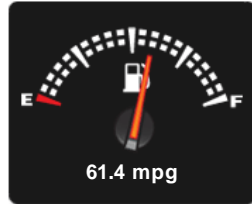

Fuel Economy

Running Costs

CO₂ emission figure (g/km)

VED band and CO₂

Combined

Extra Urban

Urban

56.5 mpg

61.4 mpg

48.7 mpg

No Data

Insurance & Security

Insurance Group
(1-20)

Security

Immobiliser

Euro Status