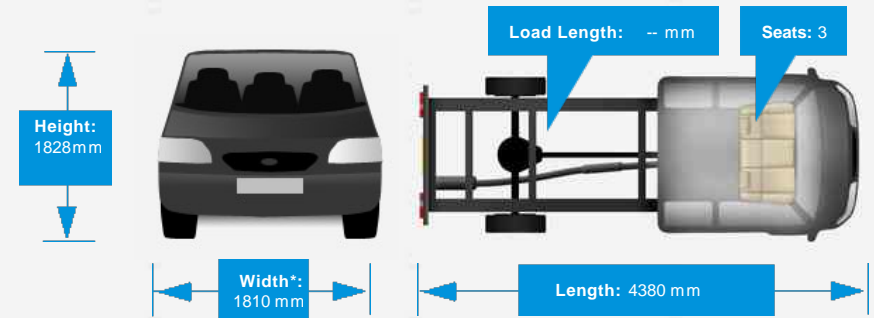

Weights & Measures