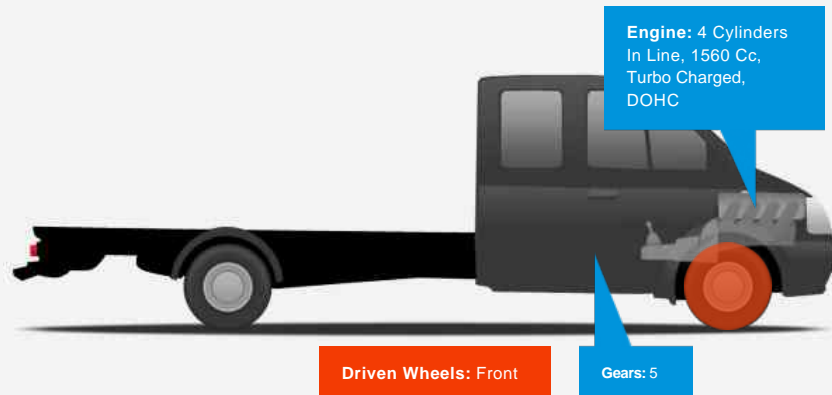

Performance & Engine