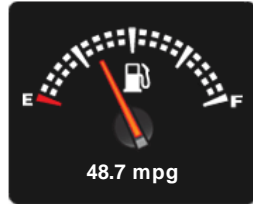

Fuel Economy

Running Costs

CO₂ emission figure (g/km)

VED band and CO₂

Combined

Extra Urban

Urban

56.5 mpg

61.4 mpg

48.7 mpg

No Data

Insurance & Security

Insurance Group
(1-20)

Security

Immobiliser

Euro Status