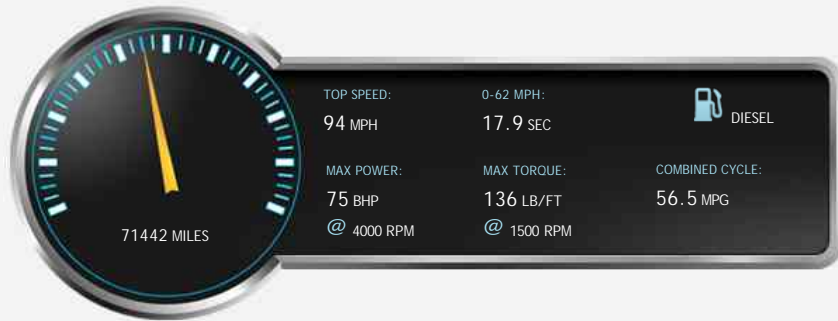

Performance & Engine