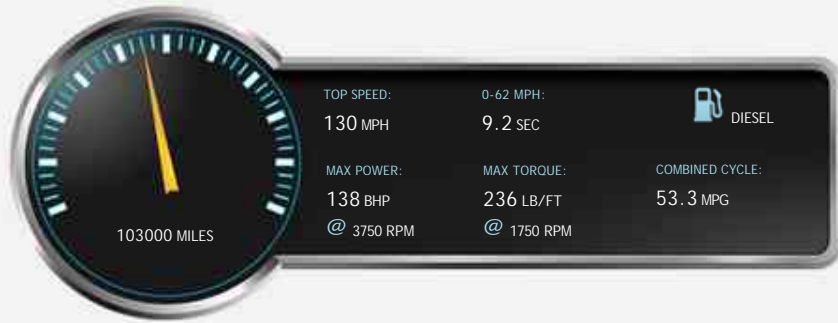

Ford Mondeo Titanium TDCI 140

£4,495

General Info

Engine:	2.0 Diesel Manual
Price:	£4,495
Body Type:	5 Dr Hatchback
Owners:	3
Mileage:	103,000
Reg Date:	May 2012 (12)
Colour:	Brown

Vehicle Features

> 2 Keys	> Air Conditioning
> DAB Radio	> 6 Speed
> Alloy Wheels	> Anti-Lock Brakes
> CD Player with AUX input	> Bluetooth
> Cruise Control	> Electric Mirrors
> Electric Windows	> Front Parking Sensors
> Immobiliser	

Vehicle Description

A gleaming example of the ever desirable Ford Mondeo, finished in the unique Lunar Sky metallic. This is the high end Titanium model with lots of features including air conditioning, alloy wheels, Bluetooth connectivity, CD player with AUX input, cruise control, DAB digital radio, electric windows, front & rear parking sensors, power steering and remote central locking. Clearly a well looked after car in terrific condition considering its age and mileage, drives incredibly well and has an excellent service history consisting of 5 stamps 3 of which are ford main dealer and 2 independent well respected local garage last serviced in june 2020 at 99761 miles Powered by the fantastic 2.0 litre TDCI engine with 6 speed gearbox, resulting in a very enjoyable driving experience with a great return on MPG for a bigger car. A gorgeous looking and exceedingly popular diesel family car.

Performance & Engine

Engine: 4 Cylinders
In Line, 1997 Cc,
Turbo Charged,
DOHC

Driven Wheels: Front

Gears: 6

Weights & Measures

Max Towing Weight

Doors: 5

*Including mirrors