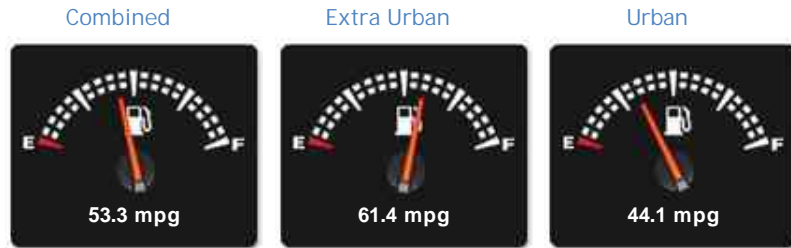

Fuel Economy

Running Costs