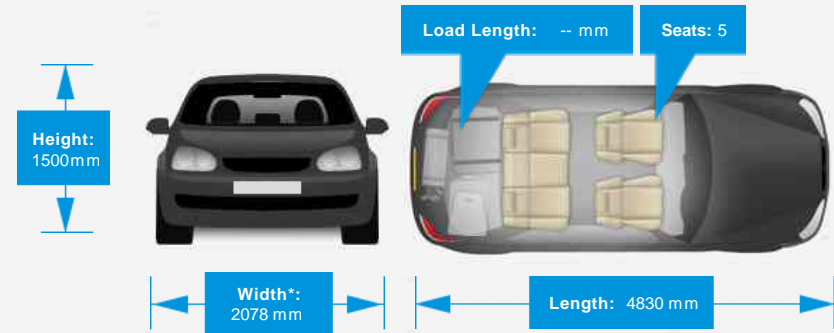

Performance & Engine

Engine: 4 Cylinders
In Line, 1997 Cc,
Turbo Charged,
DOHC

Driven Wheels: Front

Gears: 6

Weights & Measures

Max Towing Weight

Doors: 5

*Including mirrors