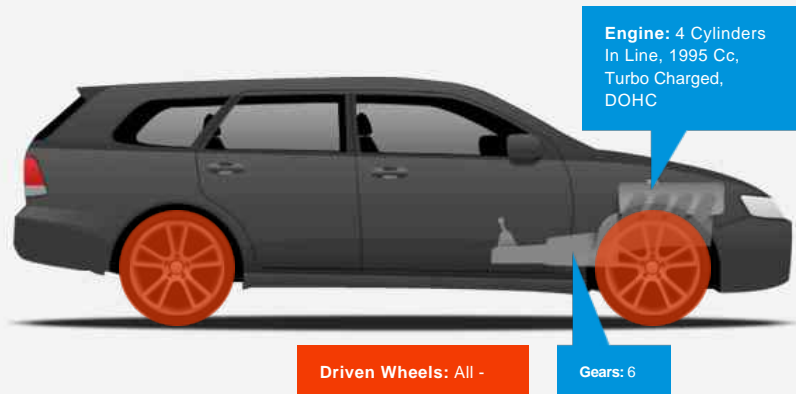

Performance & Engine