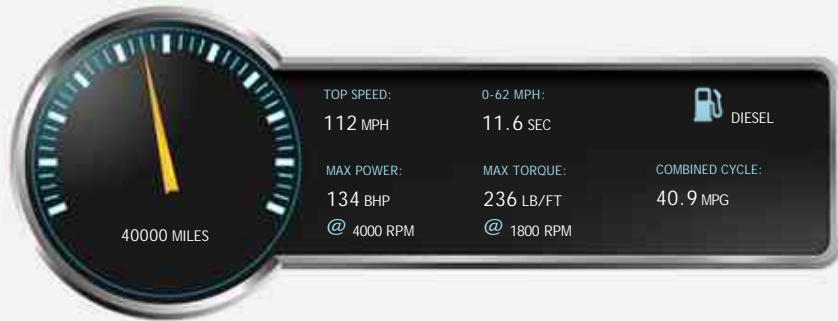

Performance & Engine