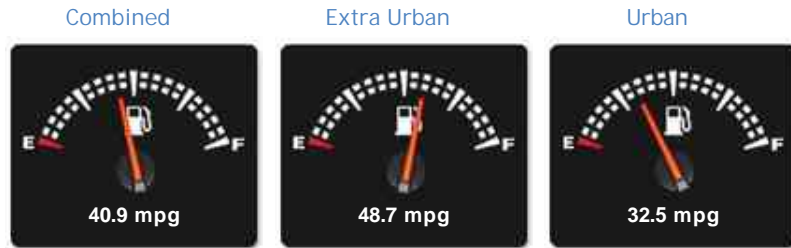

Kia Sportage CRDI KX-2

£9,490

General Info

Engine:	2.0 Diesel Automatic
Price:	£9,490
Body Type:	5 Dr Estate
Owners:	1
Mileage:	40,000
Reg Date:	January 2014 (63)
Colour:	

Vehicle Features

Not Specified

Vehicle Description

FULL PANORAMIC GLASS ROOF WITH TILT AND SLIDE FUNCTION, UNMARKED BLACK LEATHER INTERIOR, 4 WHEEL DRIVE, 17 INCH ALLOYS WITH ALMOST NEW TYRES ALL ROUND, AIRCON, AUTO BOX WITH TIPTRONIC FUNCTION, CRUISE CONTROL, VOICE COMMAND SYSTEM, BLUETOOTH TECHNOLOGY FOR PHONE COMPATIBILITY, AUX INPUT FOR IPOD, USB AND AUX FOR MEDIA PLAYBACK, FULLY DOCUMENTED UP TO DATE SERVICE HISTORY WITH LAST SERVICE JUST BEEN CARRIED OUT AT 39K IN FEB 2020, HPI CLEAR CERTIFICATE PROVIDED, COMES WITH FULL BOOK PACK AND 2 KEYS, HPI CERTIFICATE PROVIDED

Weights & Measures

*Including mirrors

Safety

NCAP Adult Rating: No Data
NCAP Child Rating: No Data
NCAP Pedestrian Rating: No Data
NCAP Safety Assist: No Data
NCAP Overall Rating: No Data

Fuel Economy

Running Costs