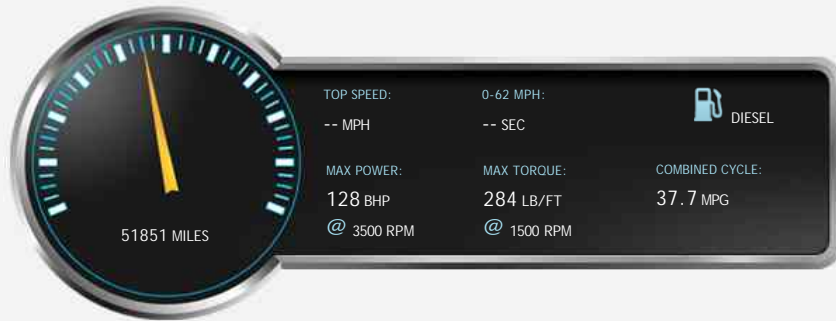

Performance & Engine