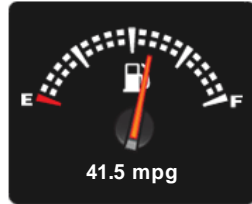

Vehicle Description

NEW ARRIVAL IS THIS GREAT CONDITION FORD TRANSIT 350 L4 H3 P/V DRW EURO 6 XLWB THAT HAS JUST ARRIVED HAVING COVERED ONLY 51851 MILES AND IN GREAT CONDITION, THIS VEHICLE IS ALSO COMPLEMENTED WITH GREAT SPEC WHICH INCLUDES 6 SPEED, BLUETOOTH, ELECTRIC MIRRORS, ELECTRIC WINDOWS, POWER ASSISTED STEERING, AUX/USB PORT AND MUCH MORE.....Part exchange welcome, extended warranties and finance available. Call our sales team for more information on 0117 4033692..... THE PRICE IS PLUS VAT...

NCAP Overall Rating: No Data

Fuel Economy

Running Costs

CO₂ emission figure (g/km)

VED band and CO₂

Combined

Extra Urban

Urban