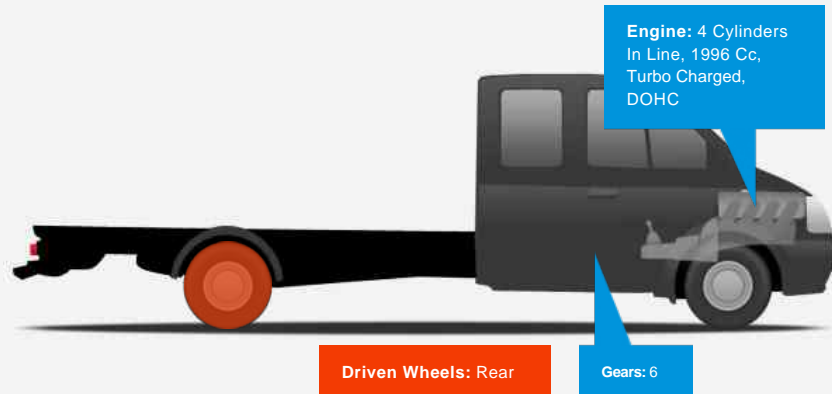

Performance & Engine