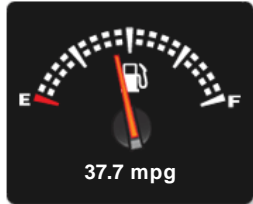

Vehicle Description

NEW ARRIVAL IS THIS GREAT CONDITION FORD TRANSIT 350 L4 H3 P/V DRW EURO 6 XLWB THAT HAS JUST ARRIVED HAVING COVERED ONLY 51851 MILES AND IN GREAT CONDITION, THIS VEHICLE IS ALSO COMPLEMENTED WITH GREAT SPEC WHICH INCLUDES 6 SPEED, BLUETOOTH, ELECTRIC MIRRORS, ELECTRIC WINDOWS, POWER ASSISTED STEERING, AUX/USB PORT AND MUCH MORE.....Part exchange welcome, extended warranties and finance available. Call our sales team for more information on 0117 4033692..... THE PRICE IS PLUS VAT...

NCAP Overall Rating: No Data

Fuel Economy

Running Costs

CO₂ emission figure (g/km)

VED band and CO₂

Combined

Extra Urban

Urban