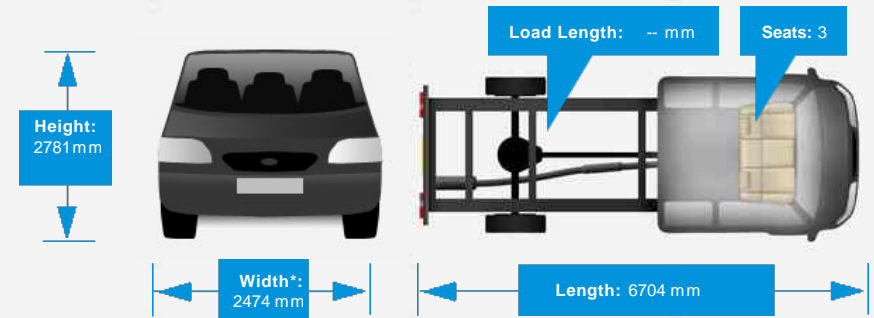

Weights & Measures