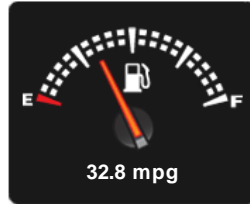

Vehicle Description

NEW ARRIVAL IS THIS GREAT CONDITION FORD TRANSIT 350 L4 H3 P/V DRW EURO 6 XLWB THAT HAS JUST ARRIVED HAVING COVERED ONLY 51851 MILES AND IN GREAT CONDITION, THIS VEHICLE IS ALSO COMPLEMENTED WITH GREAT SPEC WHICH INCLUDES 6 SPEED, BLUETOOTH, ELECTRIC MIRRORS, ELECTRIC WINDOWS, POWER ASSISTED STEERING, AUX/USB PORT AND MUCH MORE.....Part exchange welcome, extended warranties and finance available. Call our sales team for more information on 0117 4033692..... THE PRICE IS PLUS VAT...

NCAP Overall Rating: No Data

Fuel Economy

Running Costs

CO₂ emission figure (g/km)

VED band and CO₂

Combined

Extra Urban

Urban