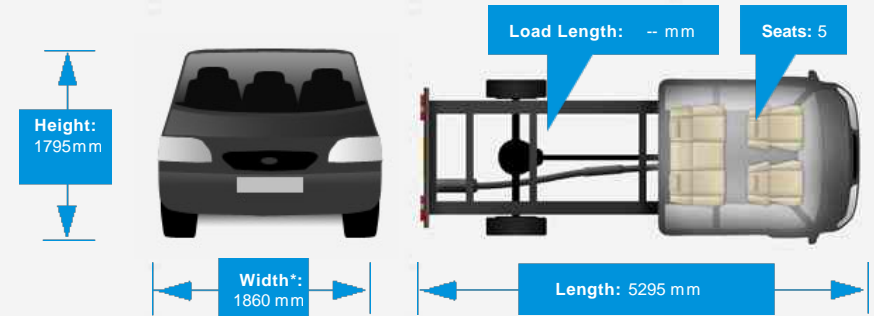

Weights & Measures