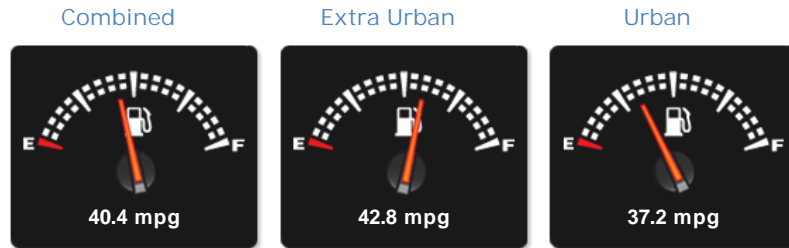

Fuel Economy

Running Costs

CO₂ emission figure (g/km)

VED band and CO₂