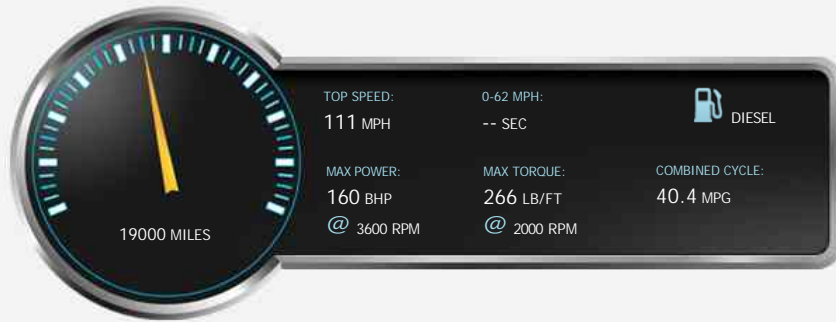

Performance & Engine