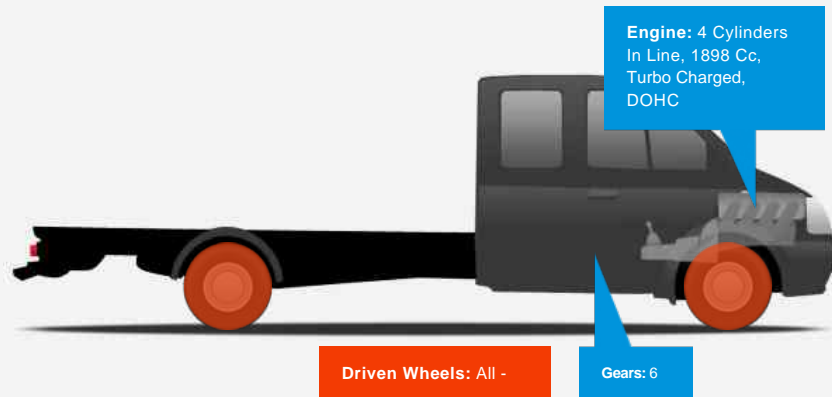

Performance & Engine