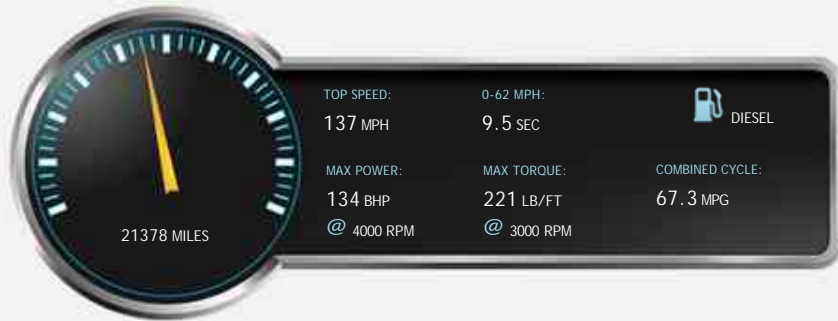

Performance & Engine