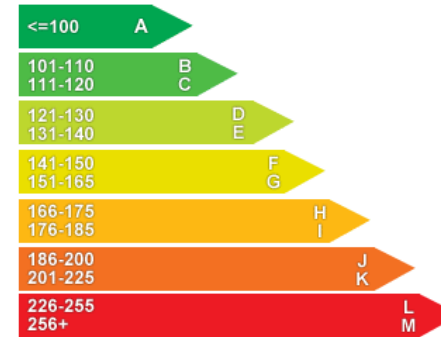

Performance & Engine

Weights & Measures

*Including mirrors

Safety

NCAP Adult Rating: No Data

NCAP Child Rating: No Data

NCAP Pedestrian Rating: No Data

NCAP Safety Assist: No Data

NCAP Overall Rating: No Data

Fuel Economy

Running Costs

CO₂ emission figure (g/km)

Price/liter

Insurance & Security

Road Tax

Insurance Group
(1-20)