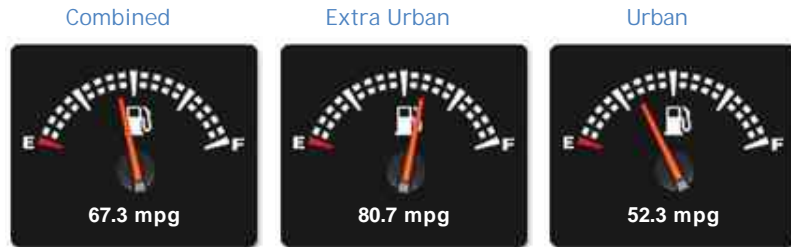

Fuel Economy

Running Costs