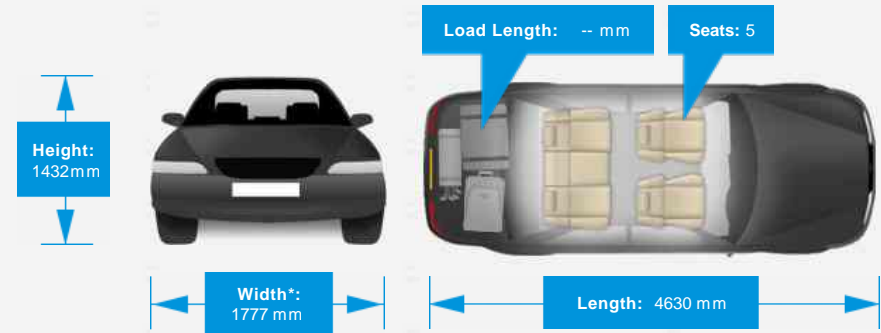

Weights & Measures