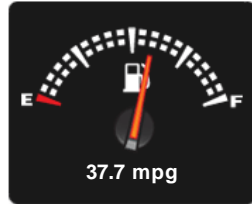

## Running Costs

CO<sub>2</sub> emission figure (g/km)

VED band and CO<sub>2</sub>

Combined

Extra Urban

Urban

No Data