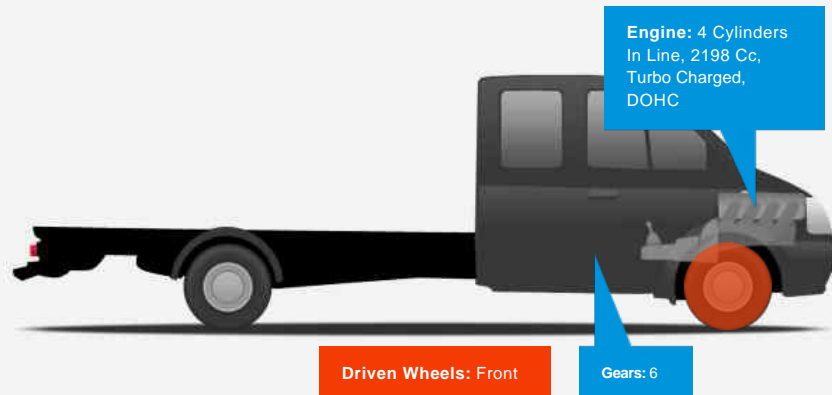

Performance & Engine