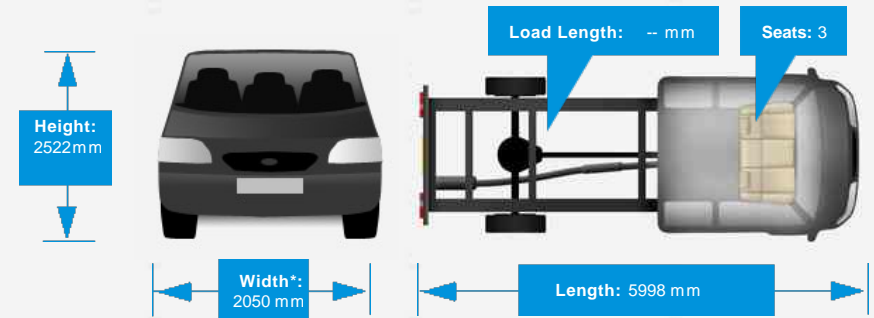

Weights & Measures