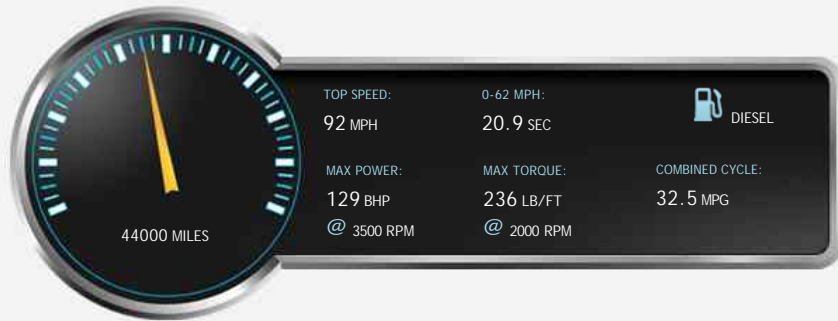

Performance & Engine