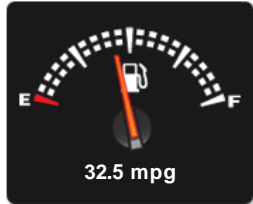

## Running Costs

CO<sub>2</sub> emission figure (g/km)

VED band and CO<sub>2</sub>

Combined

Extra Urban

Urban

No Data