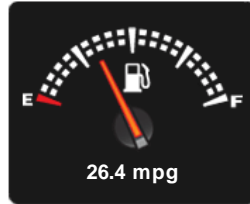

## Running Costs

CO<sub>2</sub> emission figure (g/km)

VED band and CO<sub>2</sub>

Combined

Extra Urban

Urban

No Data