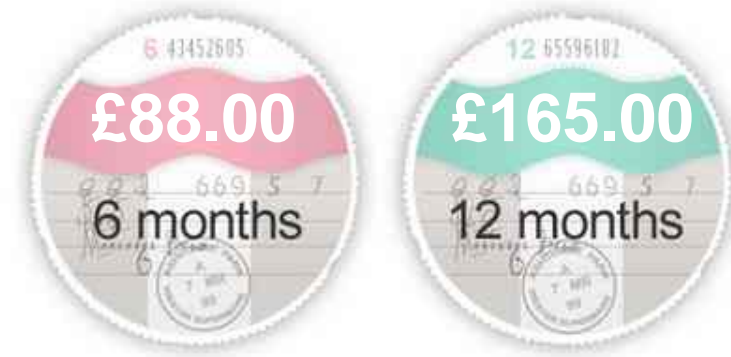

Insurance & Security

Road Tax

Insurance Group
(1-20)

Security

Immobiliser