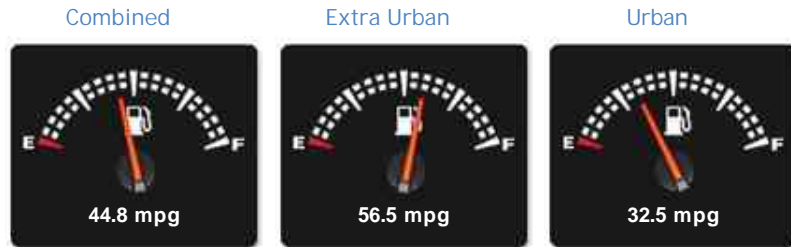

Fuel Economy

Running Costs