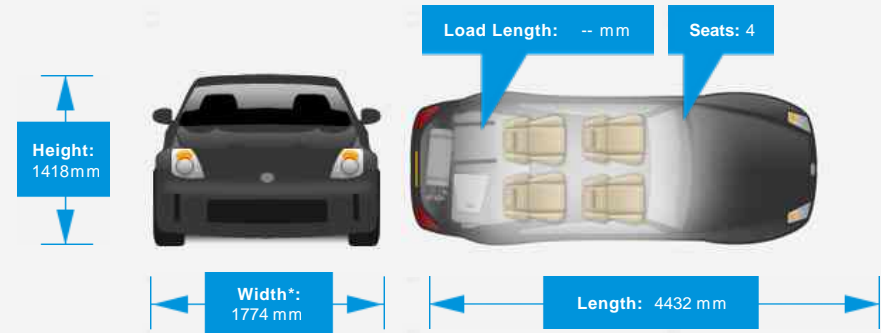

Performance & Engine

Driven Wheels: Rear

Gears: 6

Weights & Measures

Doors: 2

*Including mirrors

Safety

NCAP Adult Rating: No Data
NCAP Child Rating: No Data
NCAP Pedestrian Rating: No Data
NCAP Safety Assist: No Data
NCAP Overall Rating: No Data