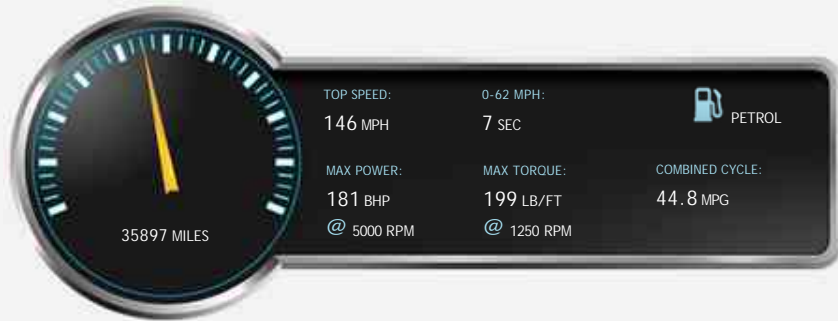

Performance & Engine