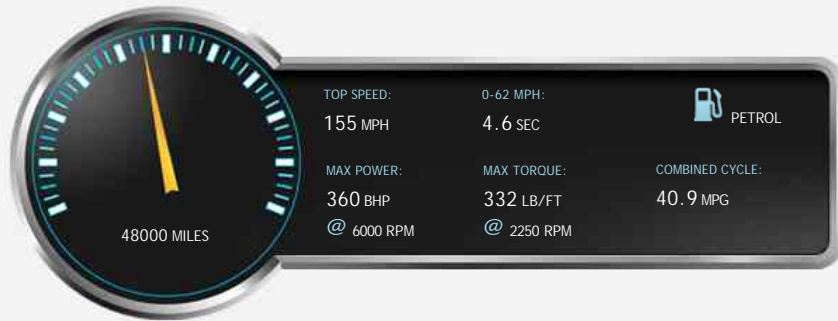

General Info

Engine:	2.0 Petrol Automatic
Price:	£19,995
Body Type:	5 Dr Hatchback
Owners:	2
Mileage:	48,000
Reg Date:	July 2014 (14)
Colour:	

Vehicle Features

Not Specified

Vehicle Description

.....JUST ARRIVED IN STOCK AWAITING FULL VALLET & FRESH PICTURES.....

LOVLEY LOCAL ONLY 2 OWNERS FROM NEW UNABUSSED EXAMPLE WITH FULL MERCEDES-BENZ SERVICE HISTORY (ALL BILLS & RECEIPTS INC BOTH KEYS, OWNERS HANDBOOK & LEATHER WALLET), 3 months warranty, 12 months MOT, Full dealership history, Excellent bodywork, Black Part leather interior - Excellent Condition, Tyre condition Excellent, Four wheel-drive, 5 seats, Black, 2 owners, Upgrades - Reversing Camera, Tyre Pressure Monitoring, Metallic Paint, Standard Features - 18in Alloy Wheels (4) - 5 - Twin - Spoke Design, Active Parking Assist with Parktronic, Alarm System, Audio 20 Radio with Single CD Drive (MP3 Compatible) and USB Port, Automatic Climate Control - Two -Zone, Bluetooth Interface, DAB Digital Radio, ECO Start/Stop Function, Electric Windows (4), Hill Start Assist, Privacy Glass, Rain - Sensing Windscreen Wipers, Speedtronic Cruise Control, Tyre Pressure Monitoring System, Upholstery - Artico Leather/ Dinamica Microfibre, AMG Floor Mats, Centre Armrest - Front, with Storage, Cup Holder - Twin, Multi - Function Steering Wheel with Gear Shift Paddles, Seat Height Adjusters, Sports Seats - Front, Steering Column - Manually Adjustable for Height and

Performance & Engine

Engine: 4 Cylinders
In Line, 1991 Cc,
Turbo Charged,
DOHC

Driven Wheels: All -

Gears: 7

Permanent

Weights & Measures

Doors: 5

*Including mirrors