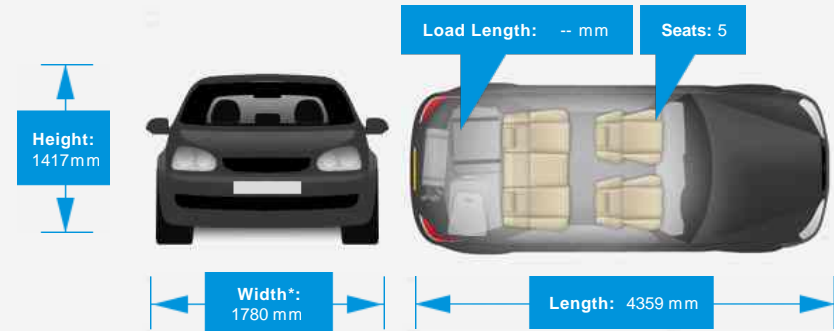

Performance & Engine

Engine: 4 Cylinders
In Line, 1991 Cc,
Turbo Charged,
DOHC

Driven Wheels: All -

Gears: 7

Permanent

Weights & Measures

Doors: 5

*Including mirrors