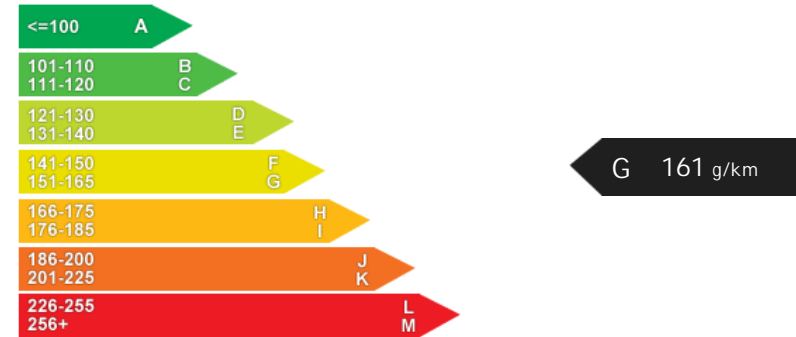

General Info

Engine:	2.0 Petrol Automatic
Price:	£19,995
Body Type:	5 Dr Hatchback
Owners:	2
Mileage:	48,000
Reg Date:	July 2014 (14)
Colour:	

Vehicle Features

Not Specified

Vehicle Description

.....JUST ARRIVED IN STOCK AWAITING FULL VALLET & FRESH PICTURES.....

Safety

NCAP Adult Rating: No Data
NCAP Child Rating: No Data
NCAP Pedestrian Rating: No Data
NCAP Safety Assist: No Data
NCAP Overall Rating: No Data

Fuel Economy

Running Costs

CO₂ emission figure (g/km)

VED band and CO₂