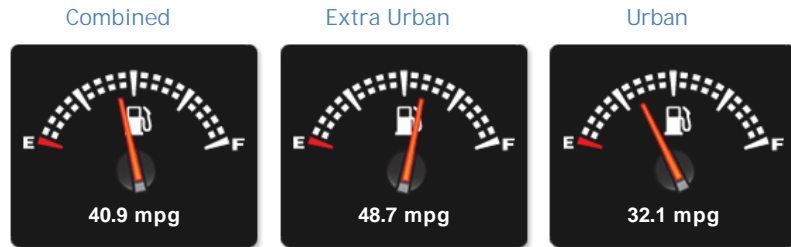

Fuel Economy

Running Costs