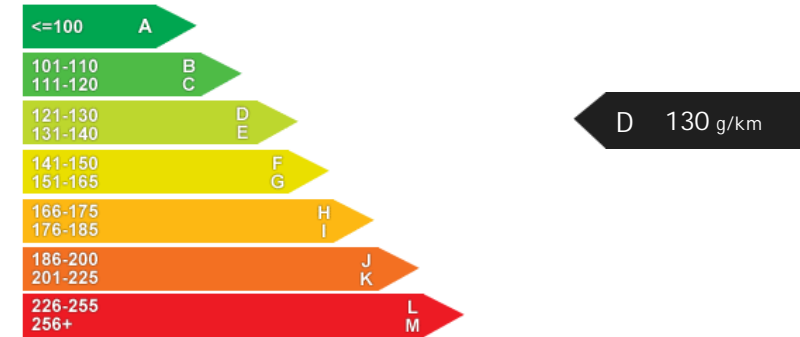

Running Costs

CO₂ emission figure (g/km)

VED band and CO₂