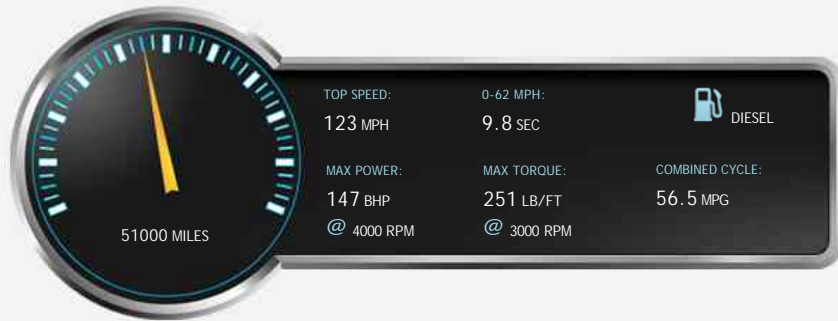

Performance & Engine