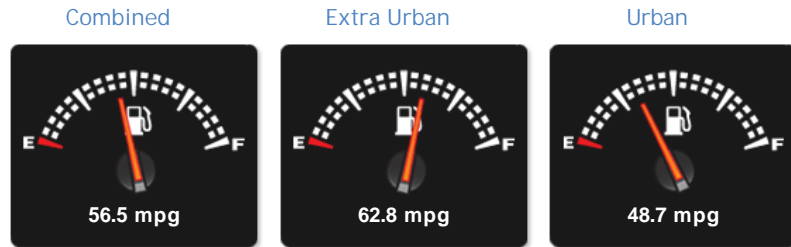

Fuel Economy