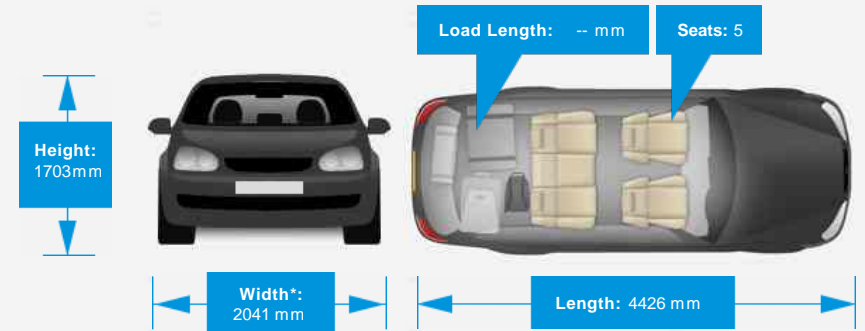

Weights & Measures