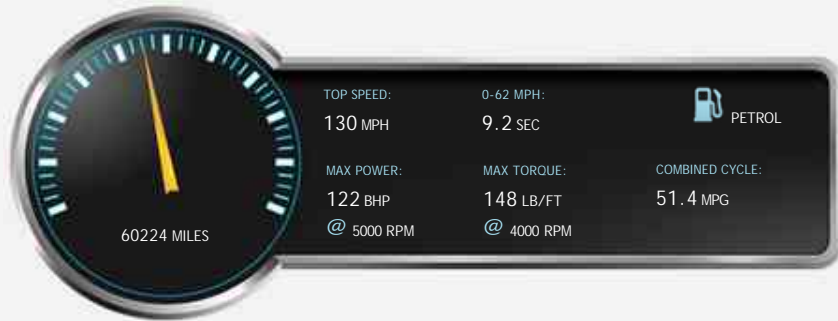

Performance & Engine