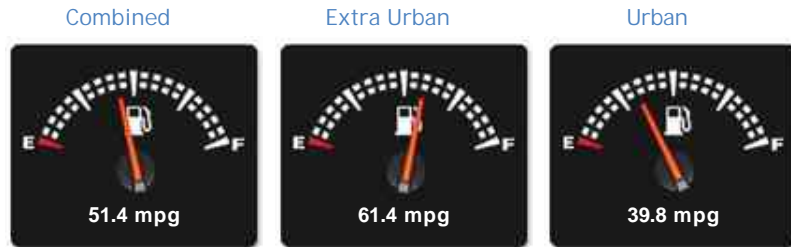

Fuel Economy

Running Costs