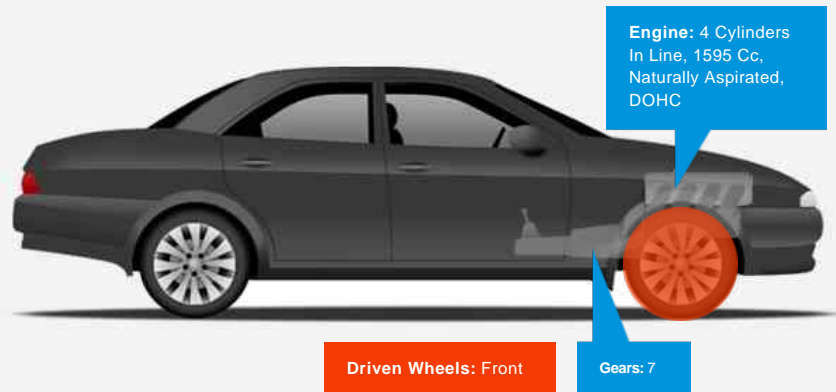

Performance & Engine