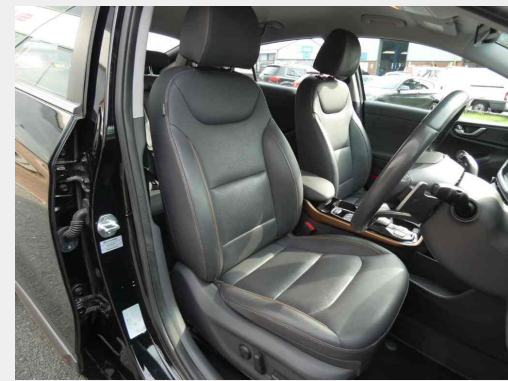

GRAHAM WALKER LTD
SPORTS & PRESTIGE

MG Main Dealer
Subaru and Scimitar Specialists

Graham Walker Sports and Prestige
28 Bumpers Lane, Sealand Road
Chester, CH1 4LT

Tel: 01244 381 777
Mob: 07932 155 719

Hyundai Ioniq PREMIUM SE + ONLY 11,000 MILES + 1 LOCAL OWNER WITH FHS + 175 MILE RANGE

General Info

Engine:	0.0 Electric Automatic
Price:	£20,995
Body Type:	5 Dr Hatchback
Owners:	2
Mileage:	11,000
Reg Date:	May 2018 (18)
Colour:	

Vehicle Features

Not Specified

Vehicle Description

.....IN STOCK AWAITING FULL VALLET & FRESH PICTURES.....

LOVELY LOCAL 1 OWNER LOW MILEAGE CAR FROM NEW WITH FULL SUPPLYING MAIN DEALER SERVICE HISTORY, 175 MILES RANGE ON 1 CHARGE, COLLISION AVOIDANCE, 10 months warranty, Full dealership history, Excellent bodywork, Black Part leather interior - Excellent Condition, Tyre condition Excellent, 5 seats, Black, 2 owners, Upgrades - 16in Alloy Wheels - Grey, Standard Features - 100 Percent MapCare Programme - 10 Years of Map Updates, 16in Alloy Wheels - White, Air Conditioning - Driver-Only Mode, Air Conditioning - Single Zone Climate Control, Automatic Dimming Rear View Mirror, Automatic Headlights with Dusk Sensor, Automatic Windscreen Wipers with Rain Sensor, Autonomous Emergency Brake, Blind Spot Detection System - BSD, Bluetooth Connectivity, CCS Combo Rapid Charge Port - 50kW, Cruise Control - Smart Adaptive Speed Control with Stop and Go Function, Door Mirrors - Power Folding, Drivers Seat - Ventilated, Drivers Seat Electric Adjustments, Drivers Seat with Memory Function, Drivers Supervision Instrument Cluster with TFT Display - 7in, Electric Parking Brake with Auto Hold Function, Electronic Stability Control - ESC, Fog

Graham Walker Sports and Prestige, 28 Bumpers Lane, Sealand Road, Chester, Cheshire, CH1 4LT

Tel: 01244 381 777 - Fax: 01244 381262 - Mob: 07968 433 737 - Web: www.grahamwalkerltd.starkwood.co.uk

Opening Hours: Mon - Fri 8:30am - 6pm | Sat 09-13 Appointments only after 13 | Sun Closed

Whilst every effort is made to represent details accurately on our Web Site, variations, errors or omissions may occur and so the information contained herewith does not constitute an offer for sale of any particular vehicle, accessory or specification. Customers are advised to contact us to confirm vehicle features & details