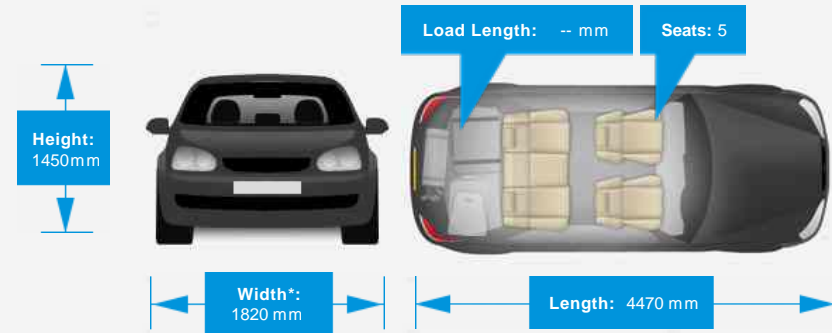

Weights & Measures