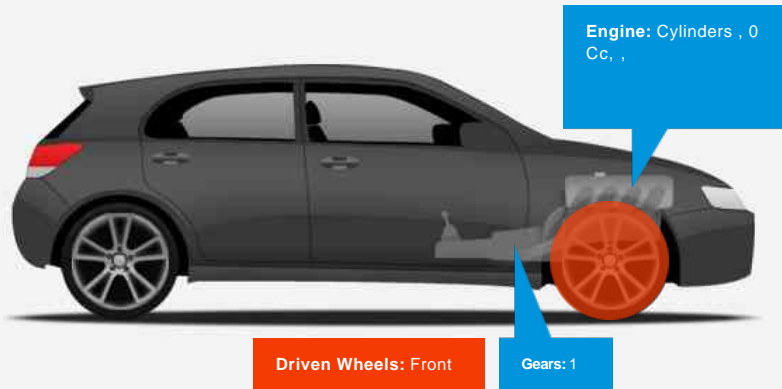

Performance & Engine