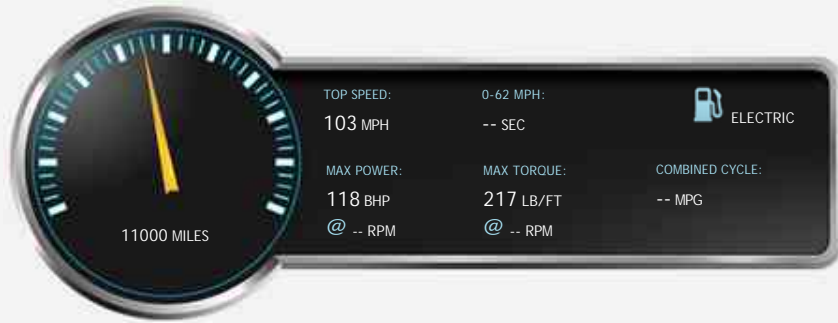

Performance & Engine