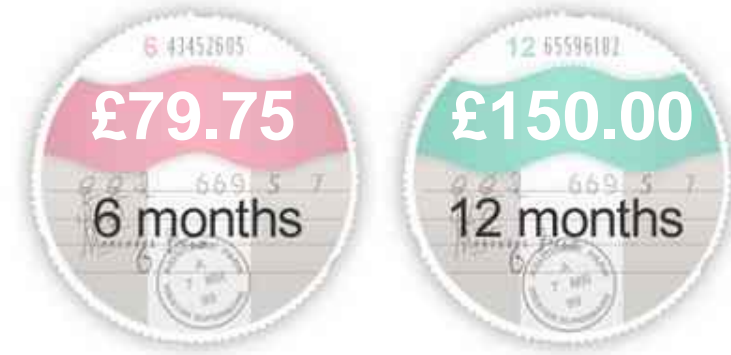

MINI Convertible ONE

£7,490

General Info

Engine:	1.6 Petrol Manual
Price:	£7,490
Body Type:	2 Dr Convertible
Owners:	2
Mileage:	39,359
Reg Date:	June 2013 (13)
Colour:	White Silver Metallic

Vehicle Features

Opening Hours: Mon - Fri 8:30am - 6pm | Sat 9am - 5pm | Sun At home with the family

Performance & Engine

Weights & Measures

*Including mirrors

Safety

NCAP Adult Rating: No Data
NCAP Child Rating: No Data
NCAP Pedestrian Rating: No Data
NCAP Safety Assist: No Data
NCAP Overall Rating: No Data

Fuel Economy

Running Costs

CO₂ emission figure (g/km)

VED band and CO₂

Insurance & Security

Road Tax

Insurance Group
(1-20)

Security