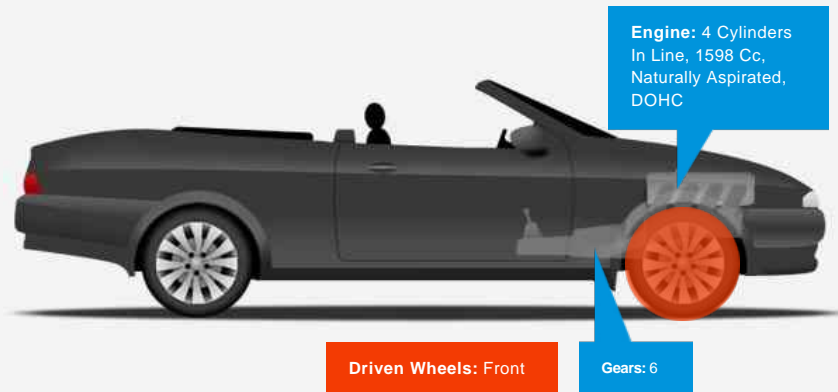

Performance & Engine