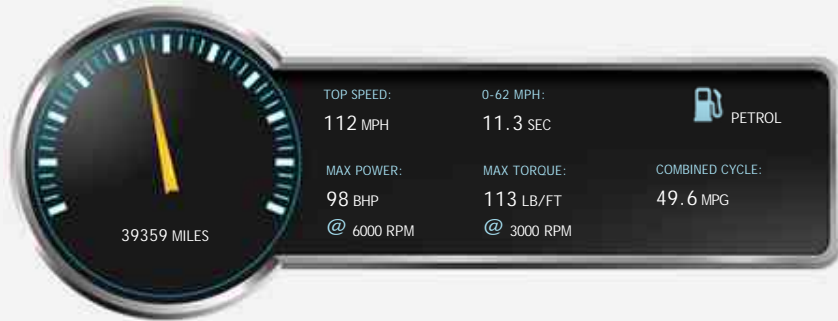

Performance & Engine