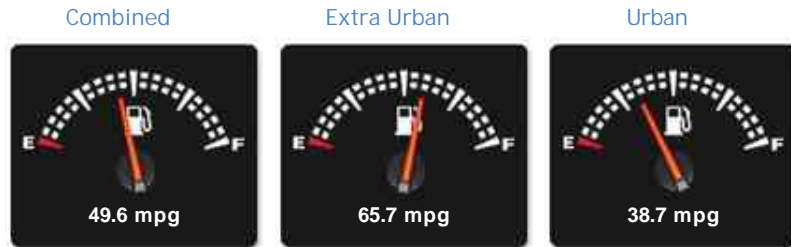

Fuel Economy

Running Costs