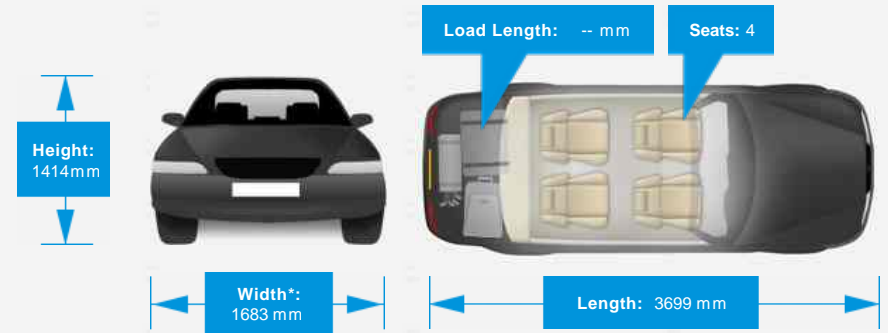

Weights & Measures