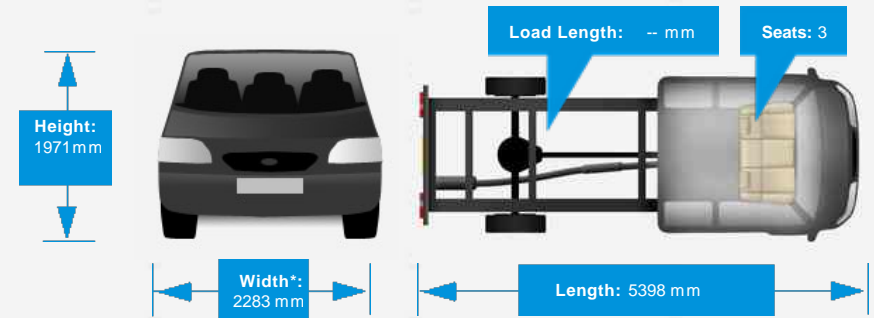

Weights & Measures