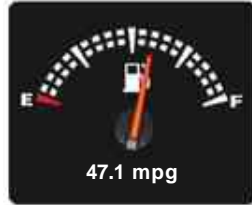

Vauxhall Vivaro L2H1 2900 SPORTIVE CDTI

**£13,490 + VAT**

**General Info**

Engine:	1.6 Diesel Manual
Price:	£13,490 + VAT
Body Type:	5 Dr Van LWB
Owners:	1
Mileage:	40,626
Reg Date:	July 2018 (18)
Colour:	Silver

**Vehicle Description**

NEW ARRIVAL IS THIS FANTASTIC CONDITION VAUXHALL VIVARO L2H1 2900 SPORTIVE CDTI LWB THAT HAS JUST ARRIVED HAVING COVERED ONLY 40626 MILES AND IN FANTASTIC CONDITION, THIS VEHICLE IS ALSO COMPLEMENTED WITH GREAT SPEC WHICH INCLUDES AIR CONDITIONING, BLUETOOTH, CRUISE CONTROL, 6 SPEED, 2 KEYS, DAB RADIO, USB/AUX PORT, ELECTRIC MIRROR, ELECTRIC WINDOWS, FOG LIGHTS, REAR PARKING SENSORS AND MUCH MORE.....Part exchange welcome, extended warranties and finance available. Call our sales team for more information on 0117 4033692....THE PRICE IS PLUS VAT....

## Running Costs

CO<sub>2</sub> emission figure (g/km)

VED band and CO<sub>2</sub>

Combined

Extra Urban

Urban

No Data