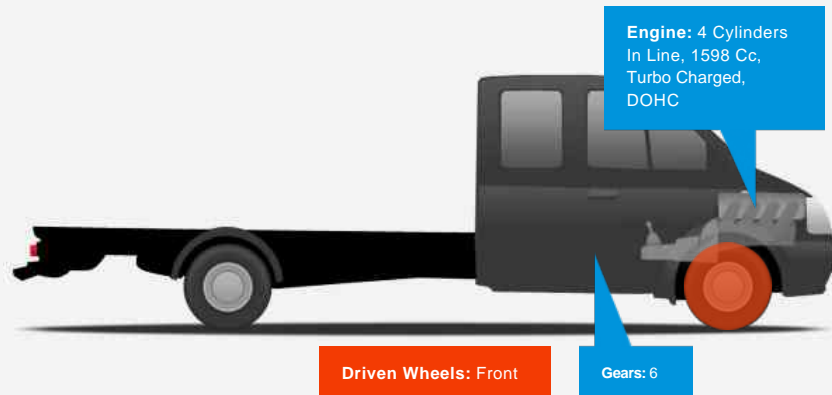

Performance & Engine