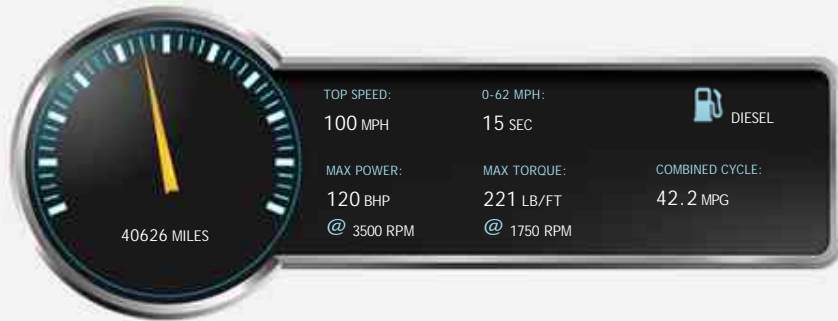

Performance & Engine