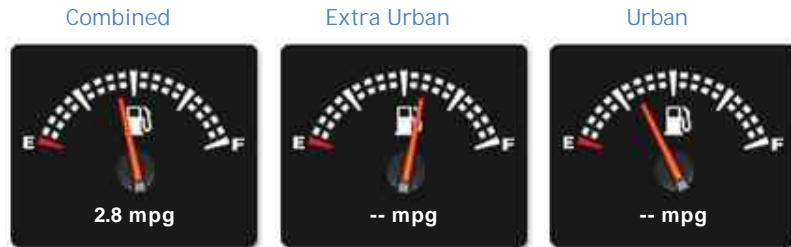

Fuel Economy

Running Costs