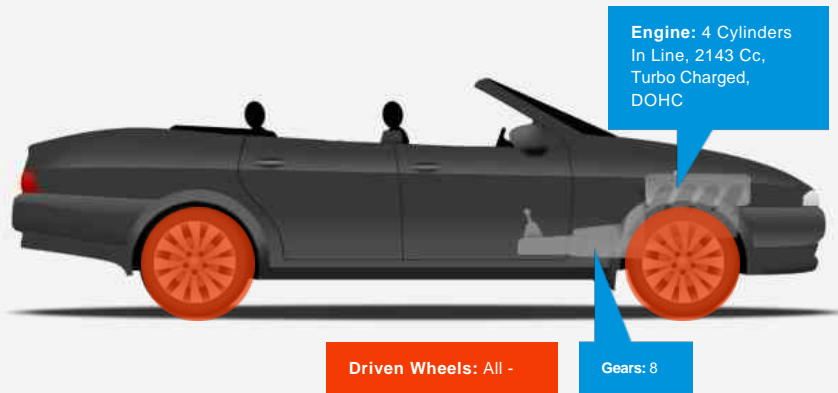

Performance & Engine