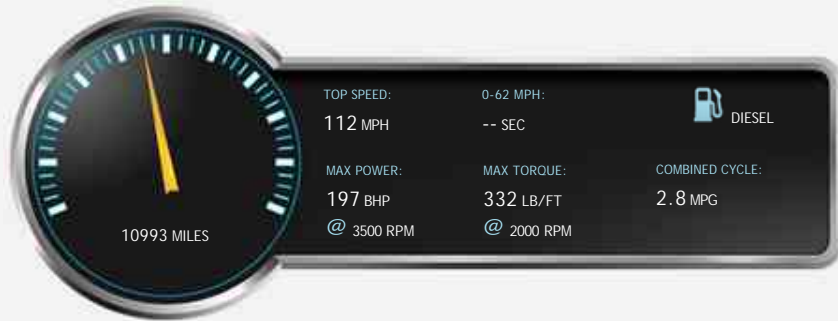

Performance & Engine