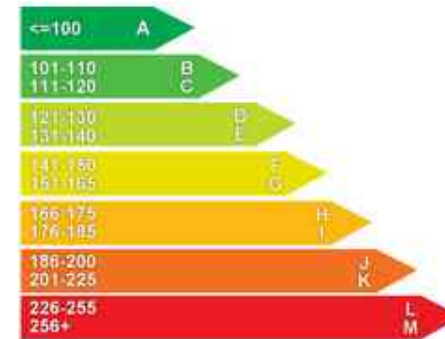

Performance & Engine

Weights & Measures

*Including mirrors

Safety

NCAP Adult Rating: No Data
NCAP Child Rating: No Data
NCAP Pedestrian Rating: No Data
NCAP Safety Assist: No Data
NCAP Overall Rating: No Data

Fuel Economy

Running Costs

CO₂ emission figure (g/km)

2020/10

Insurance & Security

Road Tax

Insurance Group
(1-20)

Security