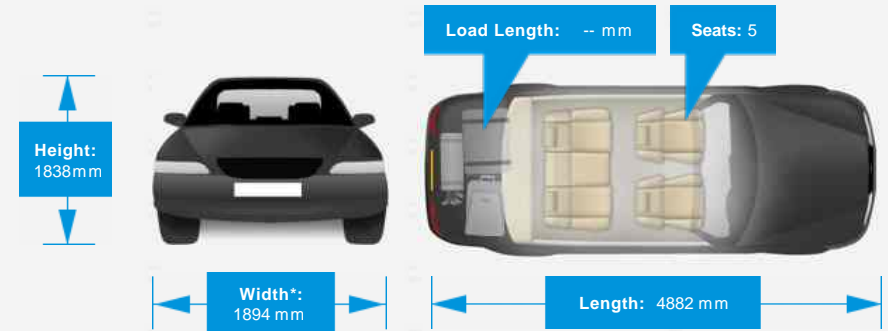

Weights & Measures