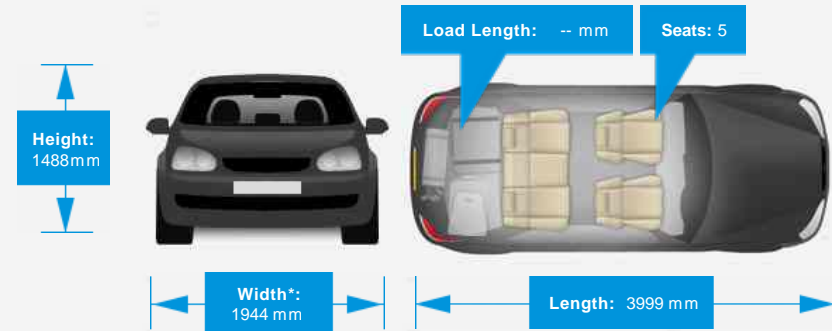

Opening Hours: Mon - Fri 8:30am - 6pm | Sat 9am - 5pm | Sun At home with the family

Performance & Engine

Driven Wheels: Front

Gears: 5

Weights & Measures

Doors: 3

*Including mirrors

Safety