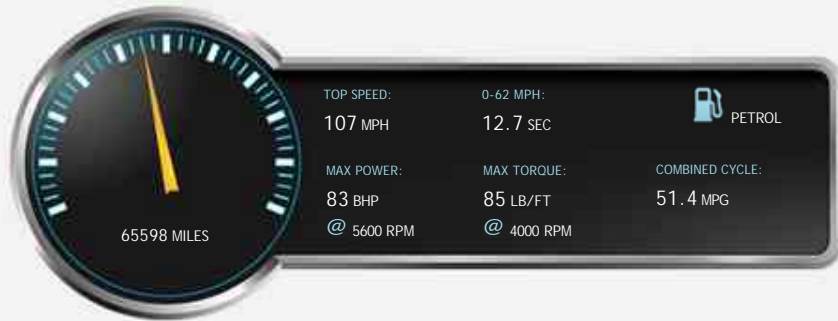

Opening Hours: Mon - Fri 8:30am - 6pm | Sat 9am - 5pm | Sun At home with the family

Performance & Engine

Driven Wheels: Front

Gears: 5

Weights & Measures

Doors: 3

*Including mirrors

Safety