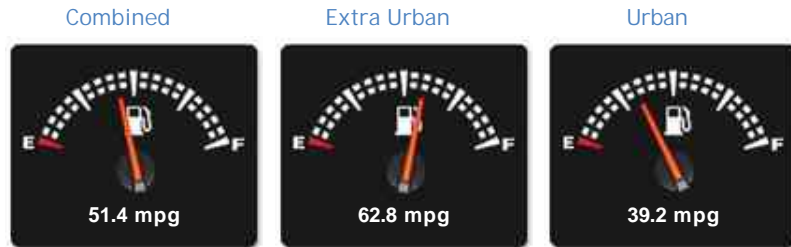

Fuel Economy

Running Costs