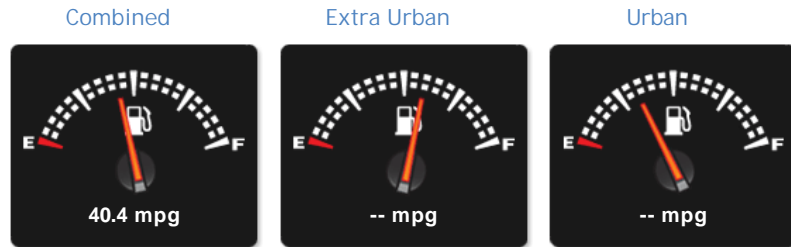

Fuel Economy

Running Costs