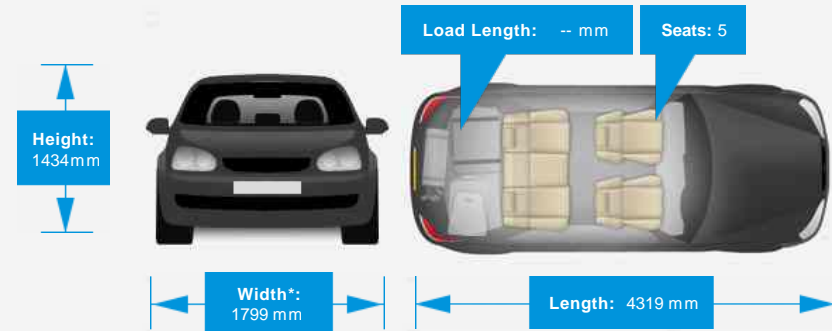

Performance & Engine

Engine: 3 Cylinders
In Line, 1499 Cc,
Turbo Charged,
DOHC

Driven Wheels: Front

Gears: 7

Weights & Measures

Doors: 5

*Including mirrors

Safety