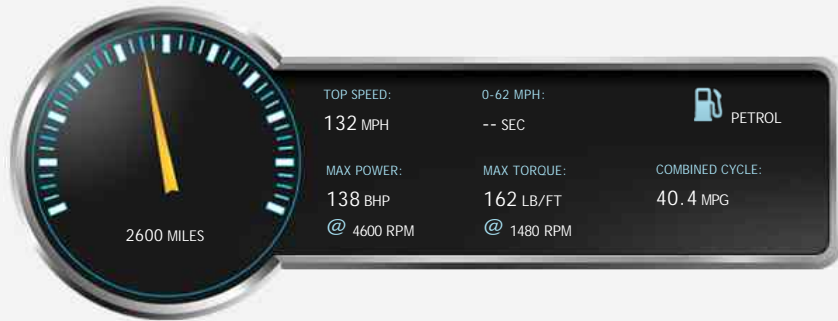

BMW 1 Series 118i M SPORT

£24,750

www.edwinlongcars.com

General Info

Engine:	1.5 Petrol Automatic
Price:	£24,750
Body Type:	5 Dr Hatchback
Owners:	1
Mileage:	2,600
Reg Date:	January 2020 (69)
Colour:	Misano Blue

Vehicle Description

We are Delighted to Offer this New Model BMW 118i M Sport.

Finished in Stunning Misano Blue Metallic.

Only 2,600 Miles from New.

Great Specification:

DCT Automatic Transmission with Paddle Shifters,

Satellite Navigation,

Heated Front Seats,

Leather Sports Interior,

Perforated Dakota Leather,

TFT Driver Cockpit Display,

Edwin Long Cars, 9-11 Portaferry Road, Newtownards, County Down, BT23 8NN

Tel: 02891813617 - Web: www.edwinlongcars.com

Performance & Engine

Engine: 3 Cylinders
In Line, 1499 Cc,
Turbo Charged,
DOHC

Driven Wheels: Front

Gears: 7

Weights & Measures

Doors: 5

*Including mirrors

Safety