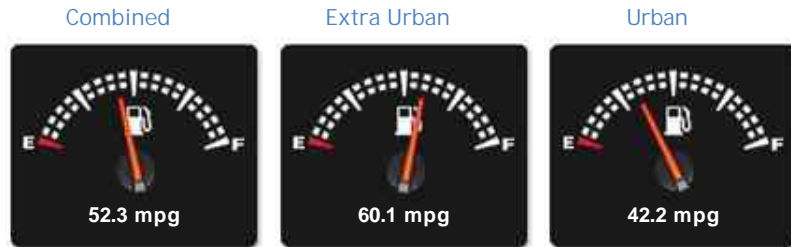

Fuel Economy

Running Costs