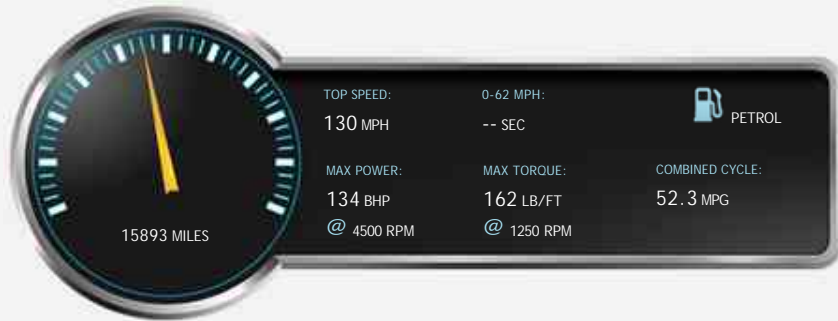

Performance & Engine