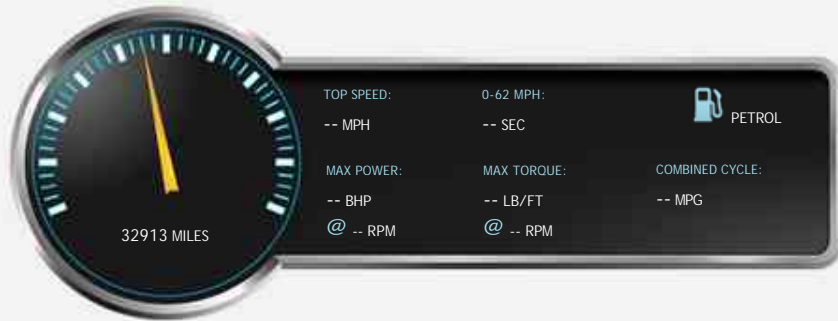

Performance & Engine