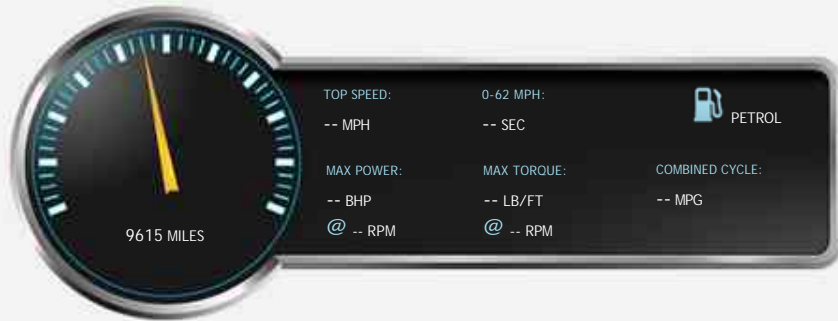

Performance & Engine