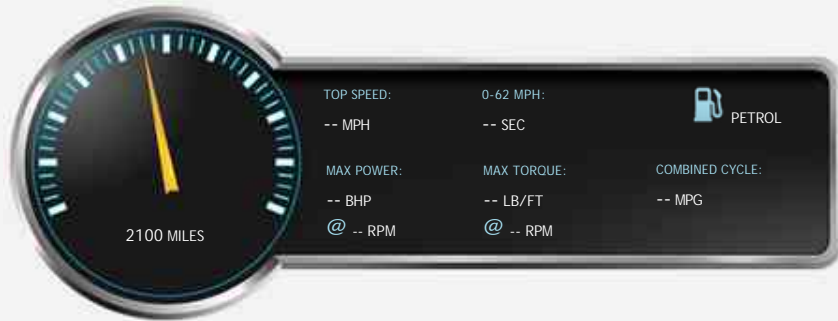

Performance & Engine