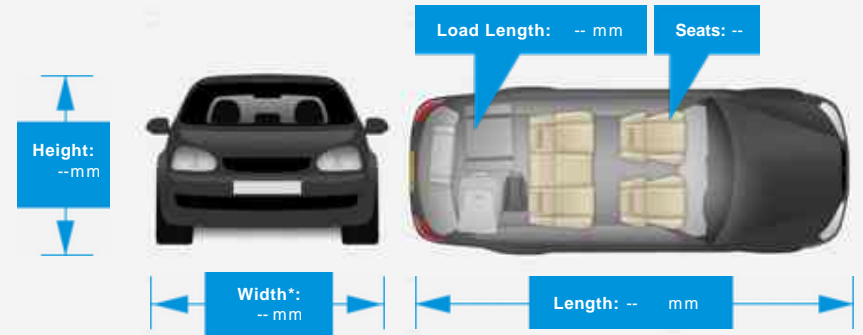

Weights & Measures