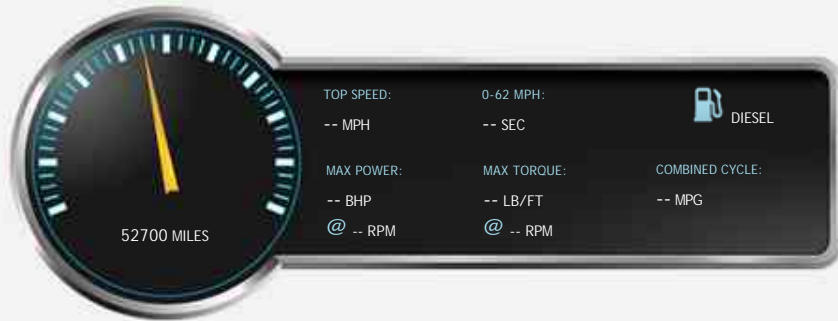

Performance & Engine