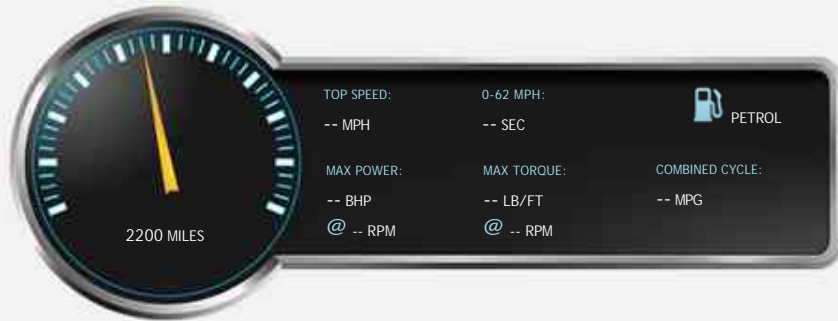

Performance & Engine