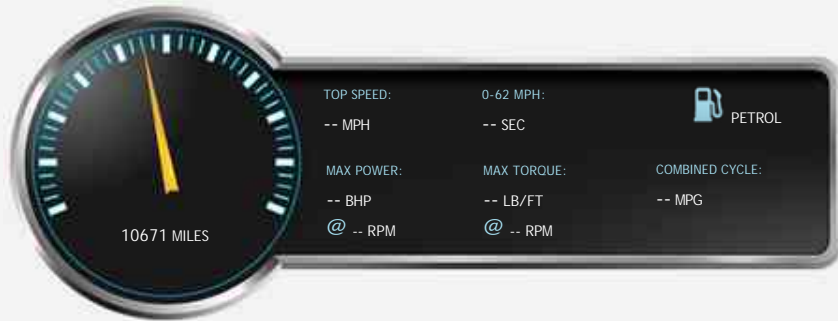

Performance & Engine