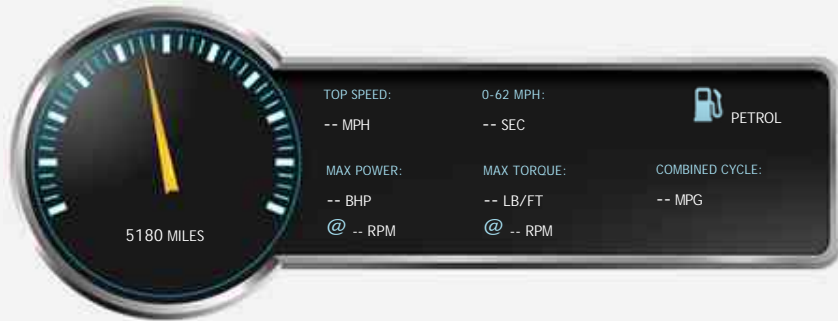

Performance & Engine