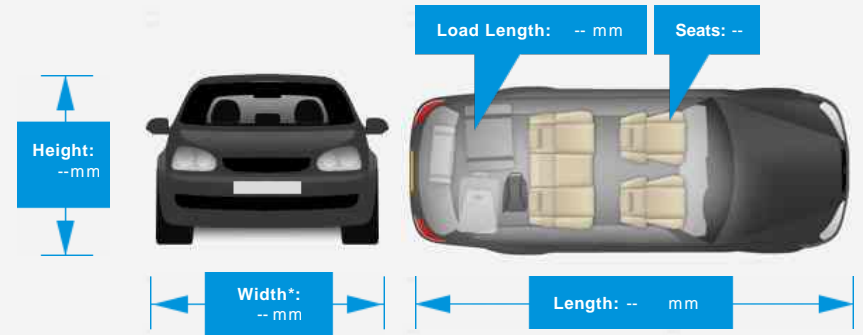

Weights & Measures