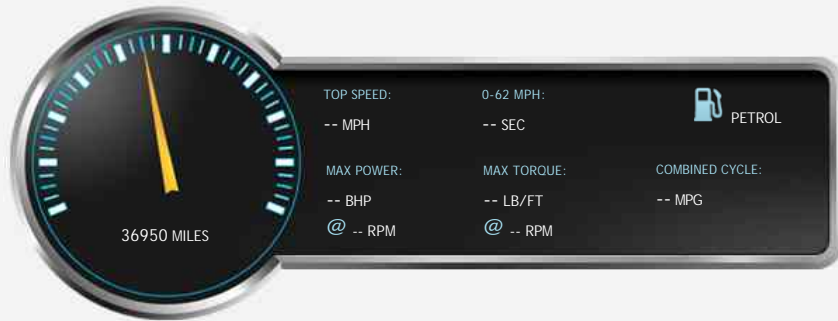

Performance & Engine