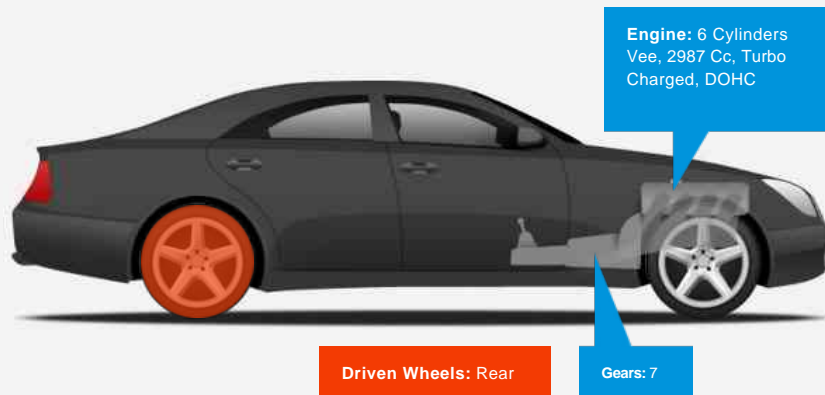

Performance & Engine