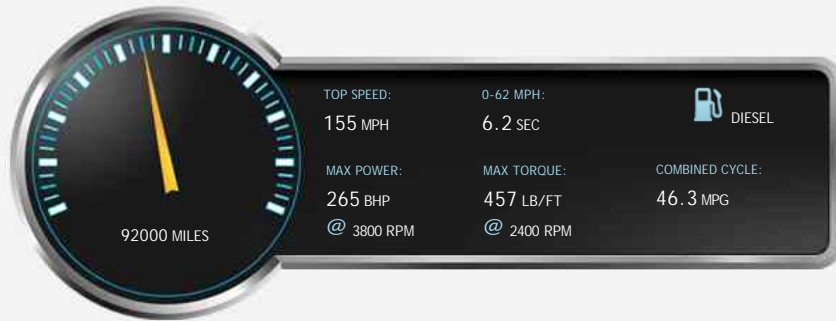

Performance & Engine