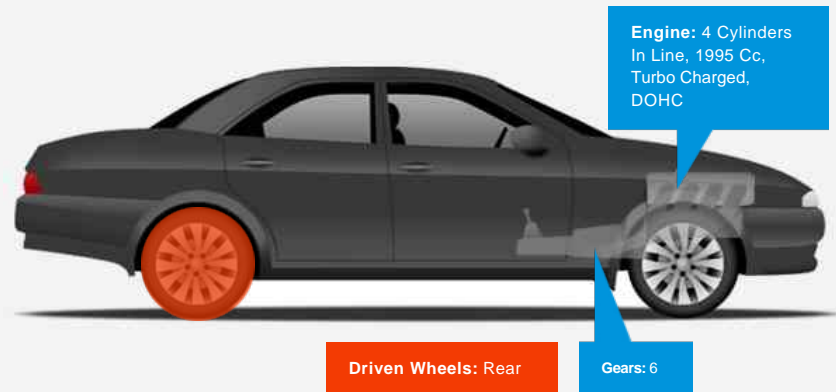

Performance & Engine