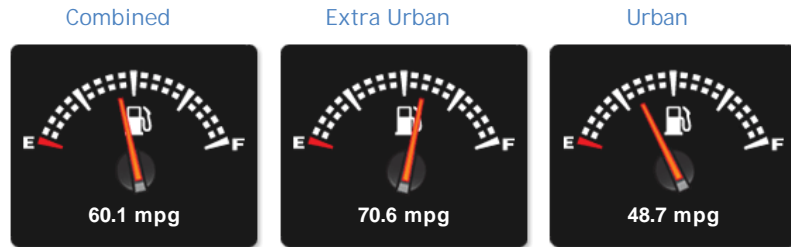

BMW 3 Series 320d M SPORT + SAT-NAV + HARMON KARDON + HEATED LEATHER + FSH + LOW MILES + 2 OWNERS +

| General Info |                   |
|--------------|-------------------|
| Engine:      | 2.0 Diesel Manual |
| Price:       | £14,995           |
| Body Type:   | 4 Dr Saloon       |
| Owners:      | 2                 |
| Mileage:     | 27,000            |
| Reg Date:    | June 2015 (15)    |
| Colour:      |                   |

## Safety

**NCAP Adult Rating:** No Data

**NCAP Child Rating:** No Data

**NCAP Pedestrian Rating:** No Data

**NCAP Safety Assist:** No Data

**NCAP Overall Rating:** No Data

## Fuel Economy