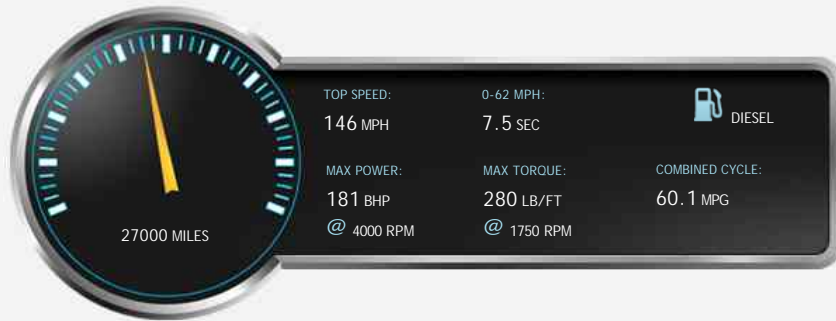

Performance & Engine