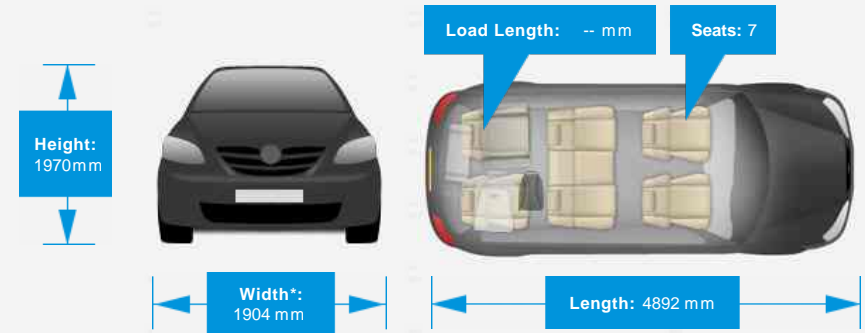

Engine: 4 Cylinders
In Line, 1968 Cc,
Turbo Charged,
DOHC

Weights & Measures

*Including mirrors

Safety

NCAP Adult Rating: No Data
NCAP Child Rating: No Data
NCAP Pedestrian Rating: No Data
NCAP Safety Assist: No Data
NCAP Overall Rating: No Data