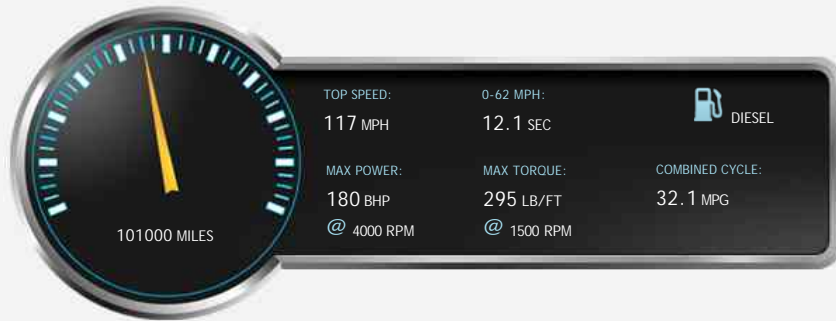

VW Caravelle EXECUTIVE TDI

£18,930

General Info

Engine:	2.0 Diesel Automatic
Price:	£18,930
Body Type:	5 Dr MPV
Owners:	1
Mileage:	101,000
Reg Date:	December 2011 (61)
Colour:	Grey

Vehicle Features

Not Specified

Vehicle Description

4X4 4 WHEEL DRIVE MOTION STUNNING EXECUTIVE SPEC CARAVELLE WITH ELECTRIC SLIDING DOORS AND FULL UNMARKED LEATHER INTERIOR WITH HEATED SEATS, CRUISE CONTROL, FRONT AND REAR PARKING SENSORS, 5 SEATS IN REAR WITH TABLE, ARM REST ON ALL SEATS, PRIVACY GLASS, REAR DIFF BUTTON ELECTRIC AND HEATED MIRRORS, VERY RARE 4X4 MOTION MODEL, FULL SERVICE HISTORY WITH 5 STAMPS IN SERVICE BOOK WITH LAST SERVICE JUST CARRIED OUT AT 100K MILES AND THE TIMING BELT HAS JUST BEEN DONE HAVE INVOICE FOR SERVICE AND TIMING BELT COST JUST OVER £2000. COMES WITH FULL BOOK PACK AND 2 KEYS, LONG MOT UNTIL MARCH 2021

Engine: 4 Cylinders
In Line, 1968 Cc,
Turbo Charged,
DOHC

Weights & Measures

*Including mirrors

Safety

NCAP Adult Rating: No Data
NCAP Child Rating: No Data
NCAP Pedestrian Rating: No Data
NCAP Safety Assist: No Data
NCAP Overall Rating: No Data