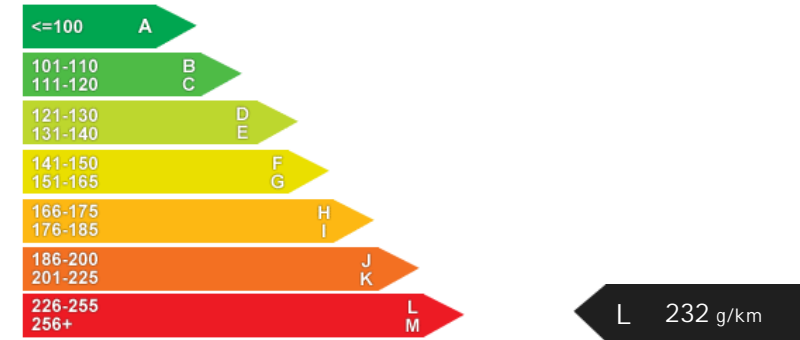

CO₂ emission figure (g/km)

VED band and CO₂