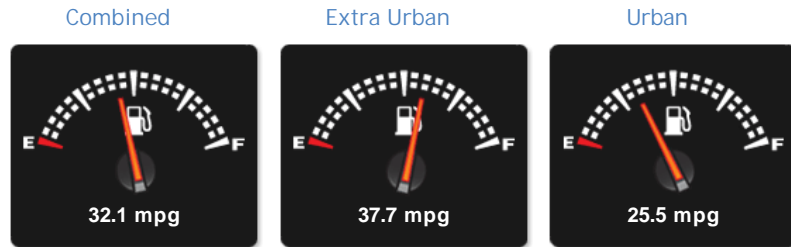

Fuel Economy

Running Costs