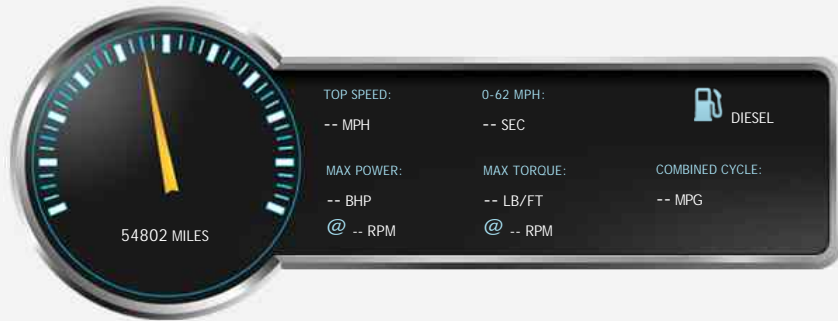

Performance & Engine