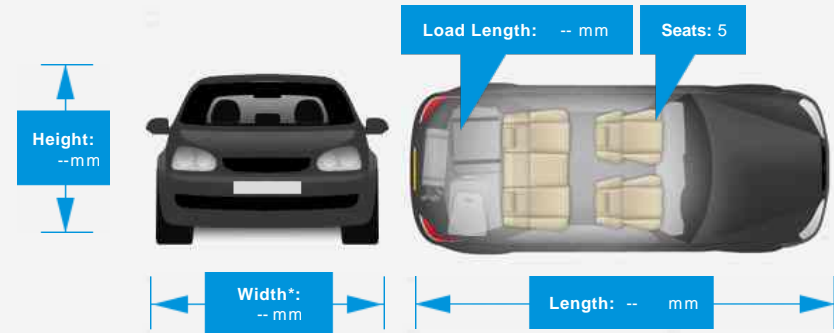

Engine: Cylinders , 0
Cc, ,

Driven Wheels:

Gears:

Weights & Measures

Doors: 5

*Including mirrors

Safety

NCAP Adult Rating: No Data
NCAP Child Rating: No Data
NCAP Pedestrian Rating: No Data
NCAP Safety Assist: No Data
NCAP Overall Rating: No Data