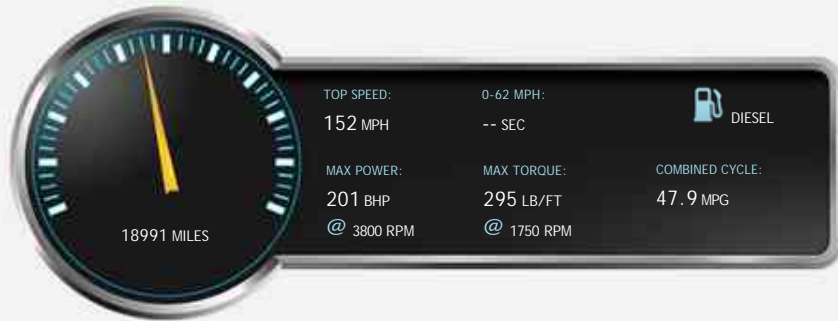

Performance & Engine