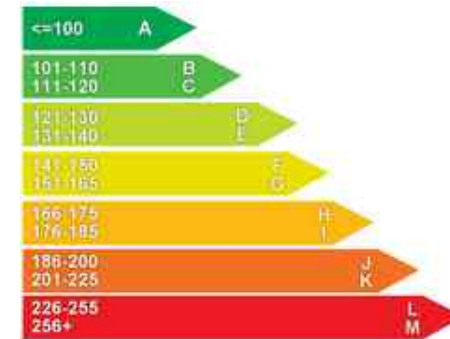

Performance & Engine

Weights & Measures

*Including mirrors

Safety

NCAP Adult Rating: No Data

NCAP Child Rating: No Data

NCAP Pedestrian Rating: No Data

NCAP Safety Assist: No Data

NCAP Overall Rating: No Data

Fuel Economy

Running Costs

CO₂ emission figure (g/km)

Per litre

Insurance & Security

Road Tax

Insurance Group
(1-20)