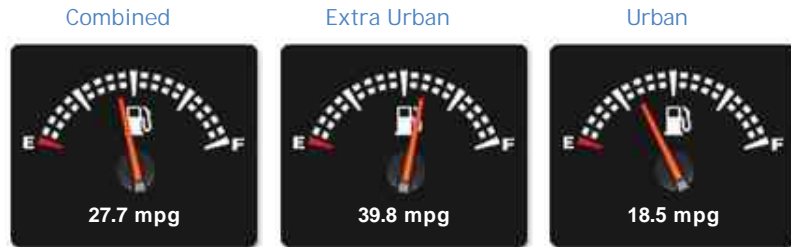

Fuel Economy

Running Costs