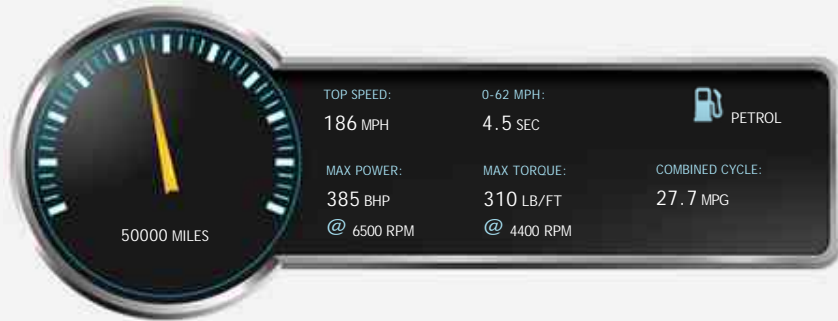

Performance & Engine