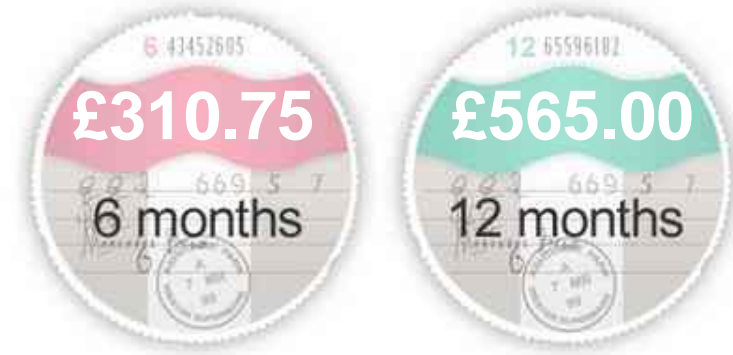

Insurance & Security

Road Tax

Insurance Group
(1-20)

Security

Immobiliser