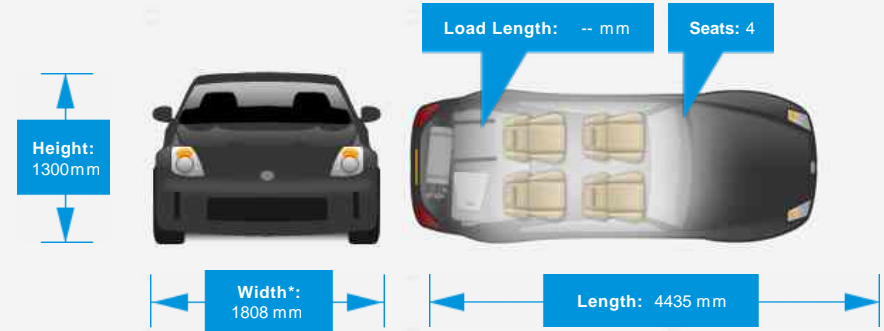

Performance & Engine

Engine: 6 Cylinders , 3800 Cc, Naturally Aspirated, DOHC

Driven Wheels: Rear

Gears: 7

Weights & Measures

Doors: 2

*Including mirrors

Safety