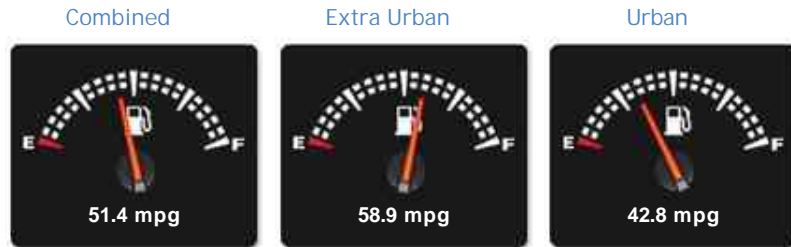

Jaguar XF D V6 S

£21,995

General Info

Engine:	3.0 Diesel Automatic
Price:	£21,995
Body Type:	4 Dr Saloon
Owners:	2
Mileage:	39,100
Reg Date:	July 2017 (17)
Colour:	Yulong White Metallic

Vehicle Features

Not Specified

Vehicle Description

Jaguar XF V6 S D Auto. Finished in Yulong White Metallic with Black and Red full Leather interior.

The car has the following factory options:-

20" 5 Split-spoke alloys in Gloss Black Diamond turned, Suedecloth upper Environment. Electric Glass sunroof, Metallic paint, Heated and Cooled front seats, Lane keep assist and drivers condition monitor, Rear privacy glass, Heated Power adjustable steering wheel and Full 12.3" TFT Instrument cluster. Plus much, much more!!!!

NCAP Child Rating: No Data

NCAP Pedestrian Rating: No Data

NCAP Safety Assist: No Data

NCAP Overall Rating: No Data

Fuel Economy

Running Costs

CO₂ emission figure (g/km)

Per 100/100