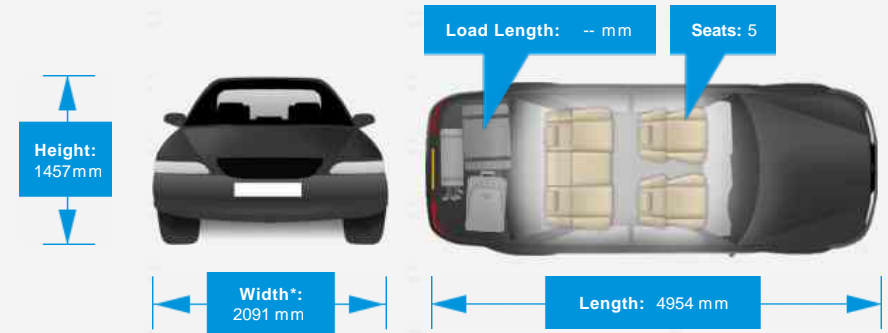

Tel: 01306 710088 - Fax: 01306 710022 - Web: www.mole-valley.co.uk

Opening Hours: Mon - Sun These Hours will not show

Performance & Engine

Weights & Measures

*Including mirrors

Safety

NCAP Adult Rating: No Data