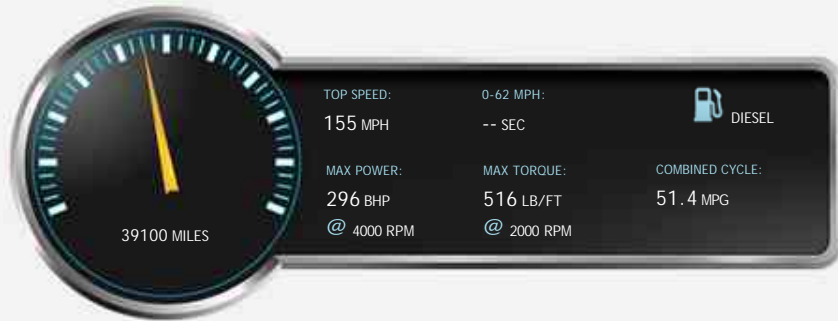

Performance & Engine