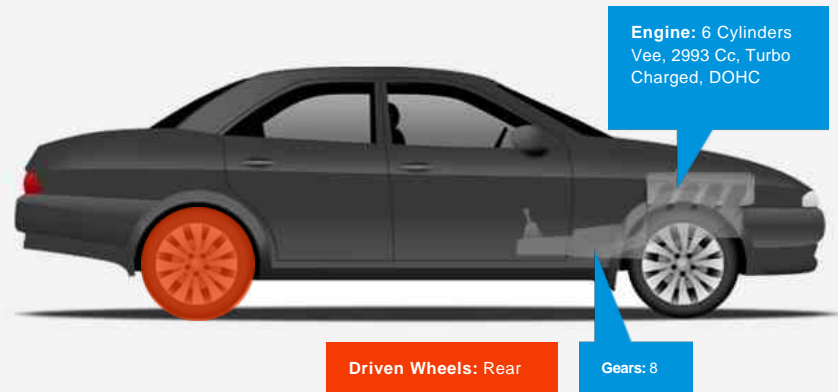

Performance & Engine