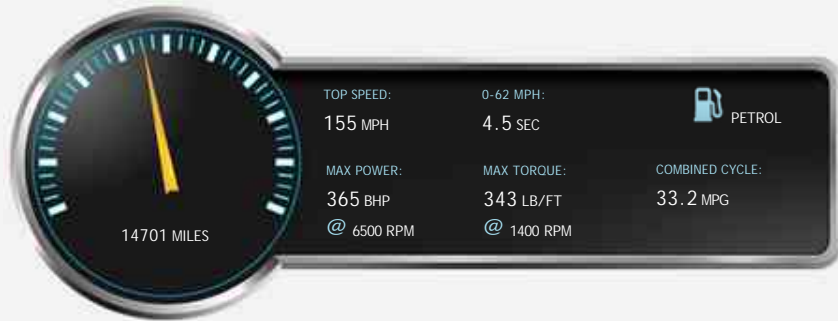

### General Info

Engine:	3.0 Petrol Manual
Price:	£33,980
Body Type:	2 Dr Coupe
Owners:	
Mileage:	14,701
Reg Date:	September 2017 (67)
Colour:	SAPPHIRE BLACK METALLIC

- 19 inch M double spoke style 437M polished/gloss black alloy wheels.
- Exterior carbon package.
- Sunroof.
- Full black Dakota leather interior with contrasting blue stitching.
- Professional satellite navigation.
- Heated front seats.
- Multi-function steering wheel with paddle shift control.

## Performance & Engine

**Engine:** 6 Cylinders  
In Line, 2979 Cc,  
Turbo Charged,  
DOHC

**Driven Wheels:** Rear

**Gears:** 6