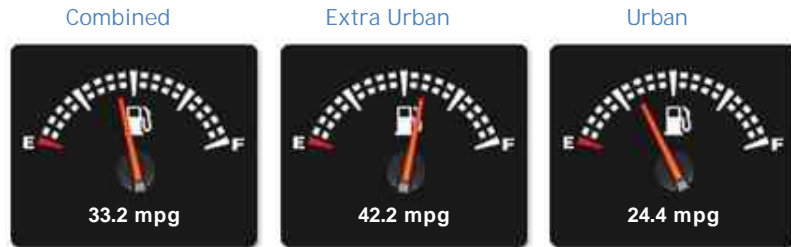

Fuel Economy

Running Costs