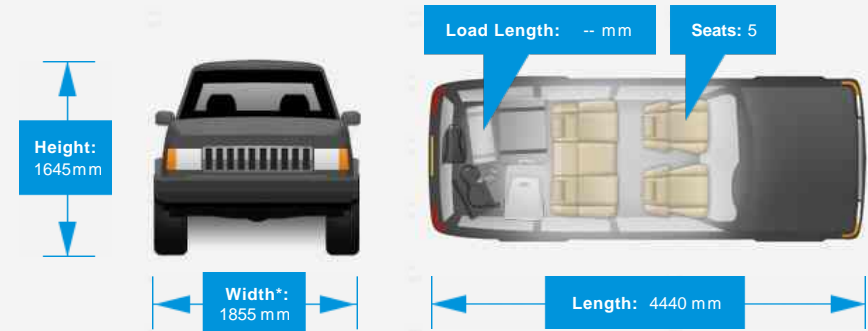

Driven Wheels: Front

Gears: 6

Weights & Measures

*Including mirrors

Safety

NCAP Adult Rating: No Data
NCAP Child Rating: No Data
NCAP Pedestrian Rating: No Data
NCAP Safety Assist: No Data
NCAP Overall Rating: No Data