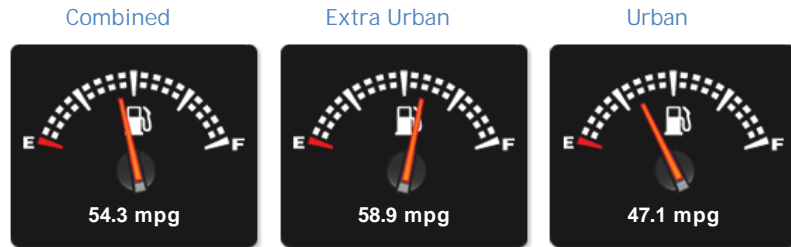

Fuel Economy

Running Costs