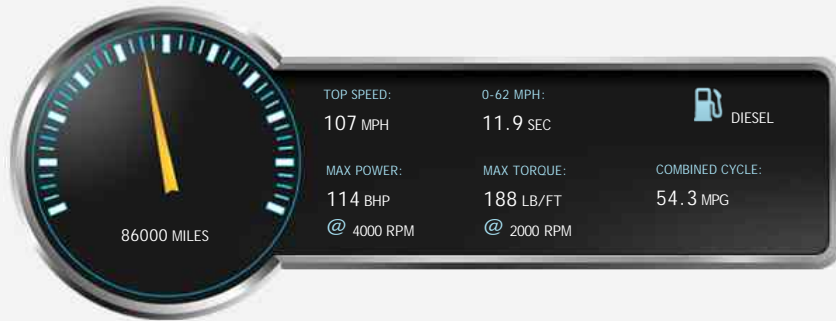

Kia Sportage CRDI 1

£5,490

General Info

Engine:	1.7 Diesel Manual
Price:	£5,490
Body Type:	5 Dr 4x4
Owners:	3
Mileage:	86,000
Reg Date:	June 2011 (11)
Colour:	Silver

Vehicle Features

Not Specified

Vehicle Description

FINISHED IN STUNNING METTALIC SILVER WITH CHARCOAL SPORTS SEATS, DAYTIME RUNNING LIGHTS, CRUISE CONTROL AUX INPUT, COLOR CODED BUMPERS, 16 INCH ALLOYS, ISOFIX CHILD SEAT, REMOTE CENTRAL LOCKING, LEATHER MF STEERING WHEEL E WINDOWS, AIR CON, CLIMATE CONTROL, E MIRRORS, START STOPTECHNOLOGY FULLY DOCUMENTED UP TO DATE SERVICE HISTORY WITH 8 STAMPS IN SERVICE BOOK, WILLCOME WITH A NEW 12 MONTH MOT, HPI CLEAR CERTIFICATE PROVIDE, COMES WITH 2 KEYS AND BOOK PACK

Driven Wheels: Front

Gears: 6

Weights & Measures

*Including mirrors

Safety

NCAP Adult Rating: No Data
NCAP Child Rating: No Data
NCAP Pedestrian Rating: No Data
NCAP Safety Assist: No Data
NCAP Overall Rating: No Data