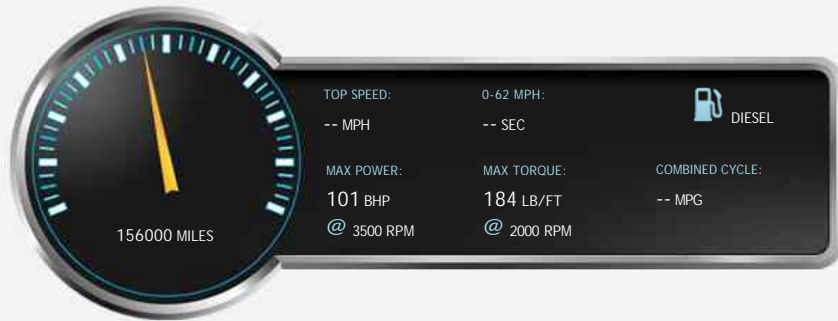

Performance & Engine