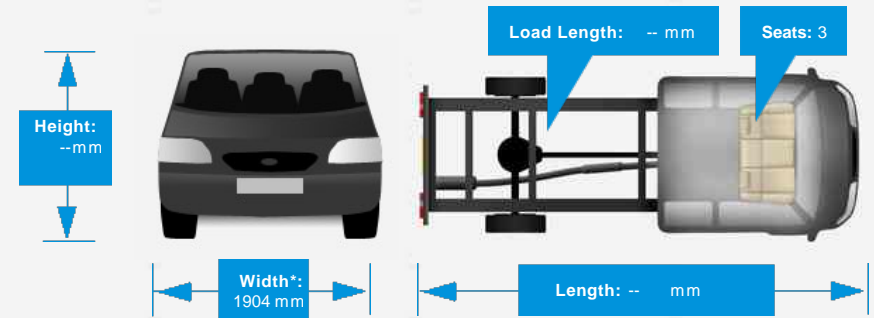

Weights & Measures