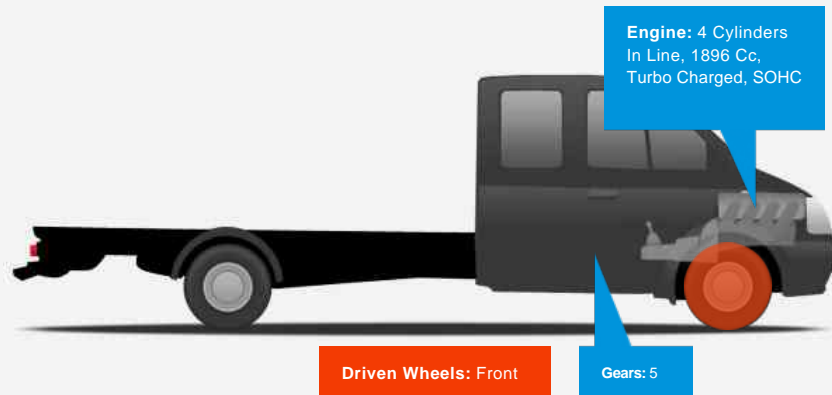

Performance & Engine