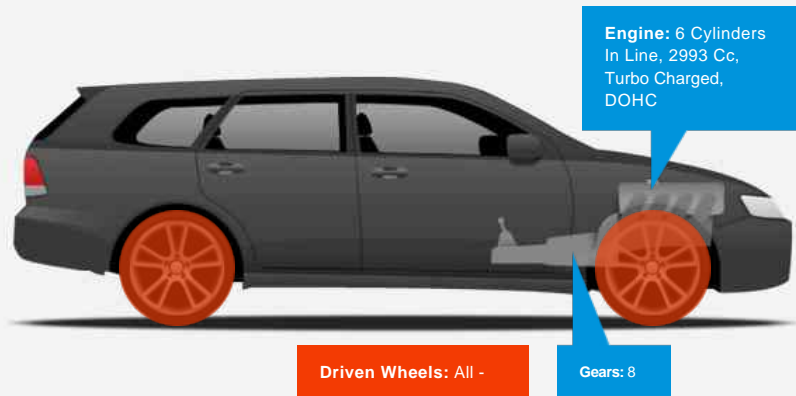

Performance & Engine