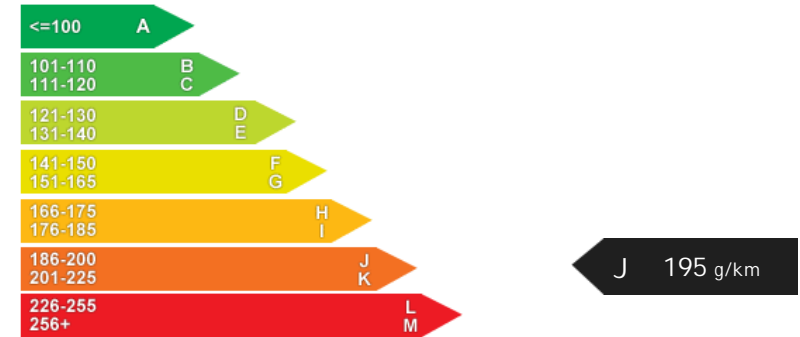

CO₂ emission figure (g/km)

VED band and CO₂