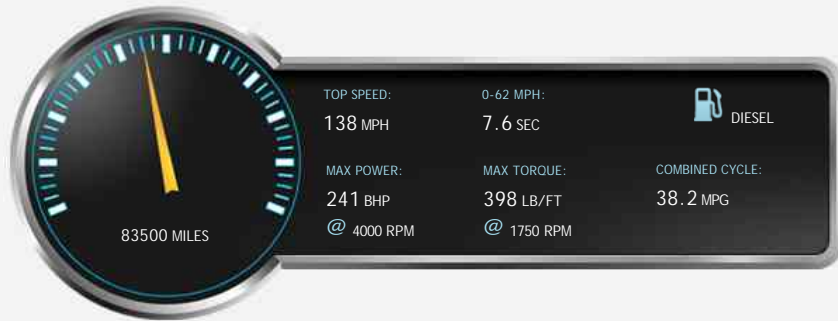

Performance & Engine