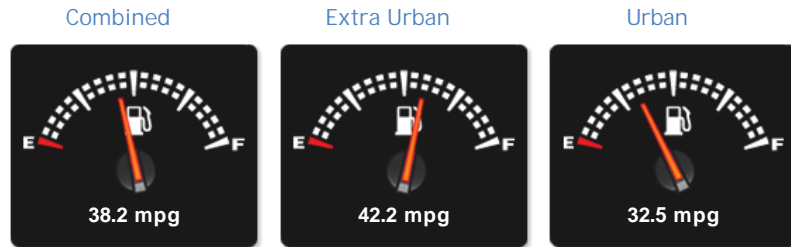

BMW X5 XDRIVE30D M SPORT

£12,990

General Info

Engine:	3.0 Diesel Automatic
Price:	£12,990
Body Type:	5 Dr Estate
Owners:	3
Mileage:	83,500
Reg Date:	March 2011 (11)
Colour:	Titanium Silver

Vehicle Features

Weights & Measures

*Including mirrors

Safety

NCAP Adult Rating: No Data
NCAP Child Rating: No Data
NCAP Pedestrian Rating: No Data
NCAP Safety Assist: No Data
NCAP Overall Rating: No Data

Fuel Economy

Running Costs