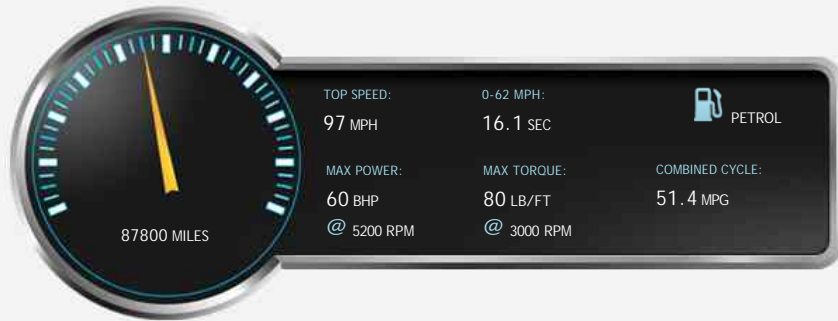

### General Info

Engine:	1.2 Petrol Manual
Price:	£4,295
Body Type:	3 Dr Hatchback
Owners:	1
Mileage:	87,800
Reg Date:	March 2010 (10)
Colour:	

## Performance & Engine

Driven Wheels: Front

Gears: 5