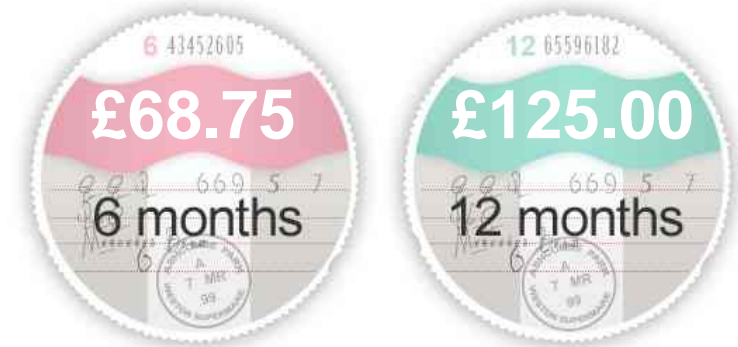

### General Info

Engine:	1.2 Petrol Manual
Price:	£4,295
Body Type:	3 Dr Hatchback
Owners:	1
Mileage:	87,800
Reg Date:	March 2010 (10)
Colour:	

## Insurance & Security

Road Tax

Insurance Group  
(1-20)

Security

Immobiliser

Euro Status