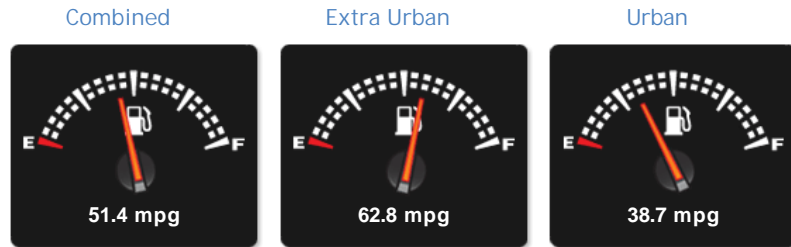

Fuel Economy

Running Costs