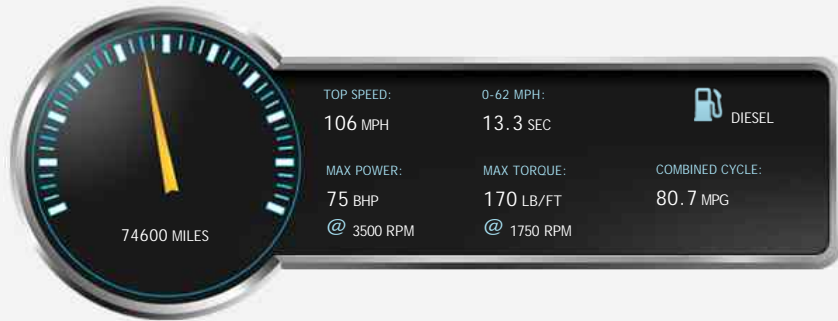

### General Info

|            |                   |
|------------|-------------------|
| Engine:    | 1.6 Diesel Manual |
| Price:     | £5,495            |
| Body Type: | 5 Dr Hatchback    |
| Owners:    | 1                 |
| Mileage:   | 74,600            |
| Reg Date:  | March 2016 (16)   |
| Colour:    |                   |

### Vehicle Description

*1 OWNER FROM NEW  
FULL SERVICE HISTORY  
ZERO ROAD TAX  
2 KEYS  
BLUETOOTH  
SUPPLIED WITH FRESH SERVICE AND MOT, 3 MONTHS WARRANTY.*

**Bury Motor Company Ltd**, Mildenhall Road, Bury St Edmunds, Suffolk, IP32 6EN  
Tel: 01284 753236 - Web: [www.bury.starkwood.co.uk](http://www.bury.starkwood.co.uk)

## Performance & Engine

Engine: 4 Cylinders  
In Line, 1560 Cc,  
Turbo Charged, SOHC

Driven Wheels: Front

Gears: 5