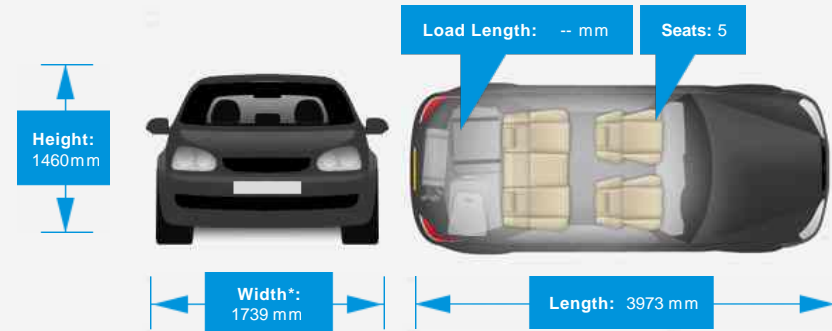

## Performance & Engine

Engine: 4 Cylinders  
In Line, 1560 Cc,  
Turbo Charged, SOHC

Driven Wheels: Front

Gears: 5

## Weights & Measures

Doors: 5

\*Including mirrors