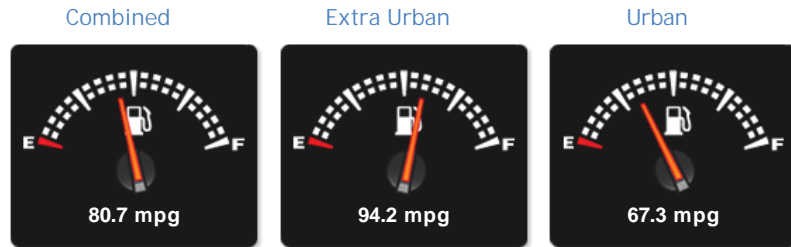

Fuel Economy

Running Costs