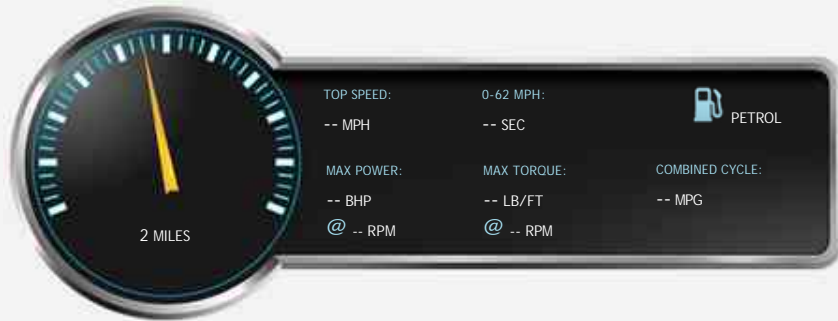

Performance & Engine