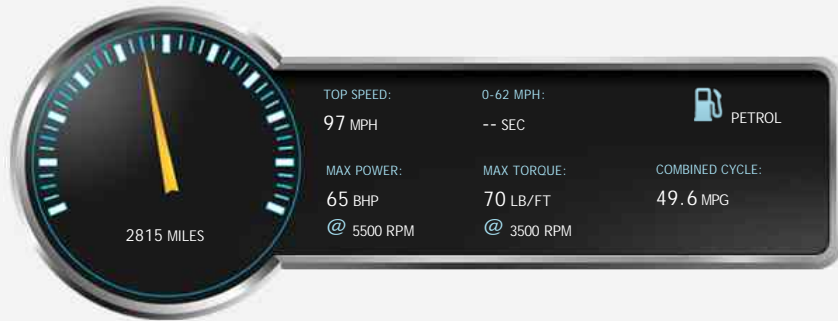

## General Info

Engine:	1.0 Petrol Manual
Price:	£8,795
Body Type:	5 Dr Hatchback
Owners:	1
Mileage:	2,815
Reg Date:	December 2019 (69)
Colour:	Tomato Red (TTR)

## Performance & Engine

Driven Wheels: Front

Gears: 5