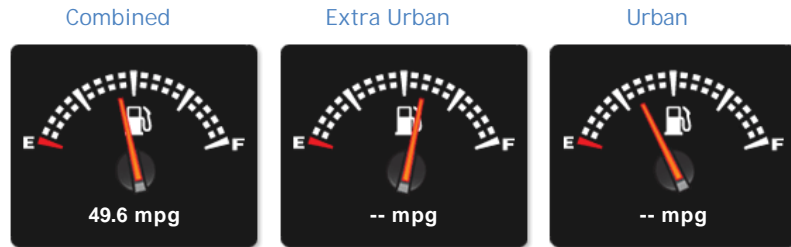

Fuel Economy

Running Costs