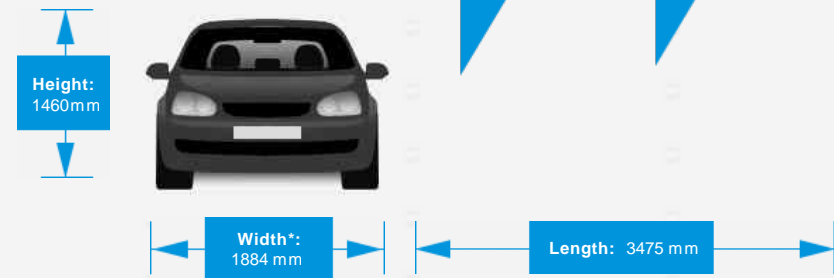

Tel: 01284 753236 - Web: www.bury.starkwood.co.uk

Opening Hours: Mon - Fri 8:30am - 5:30pm | Sat 9am - 5pm | Sun Closed

Performance & Engine

Engine: 3 Cylinders
In Line, 998 Cc,
Naturally Aspirated,
DOHC

Driven Wheels: Front

Gears: 5

Weights & Measures

Doors: 5

*Including mirrors

Safety

NCAP Adult Rating: No Data
NCAP Child Rating: No Data
NCAP Pedestrian Rating: No Data
NCAP Safety Assist: No Data
NCAP Overall Rating: No Data