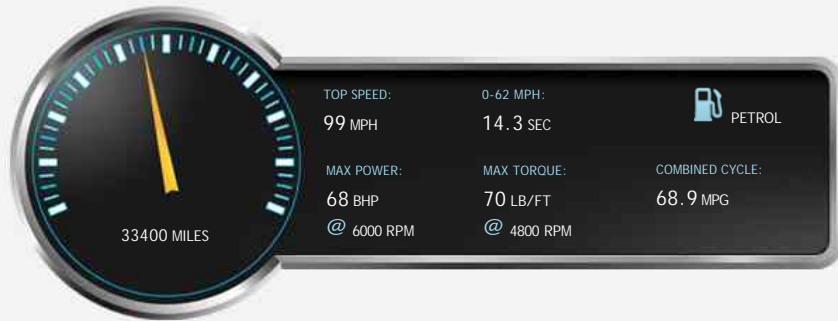

Peugeot 108 ACTIVE

£5,295

General Info

Engine:	1.0 Petrol Manual
Price:	£5,295
Body Type:	5 Dr Hatchback
Owners:	2
Mileage:	33,400
Reg Date:	May 2015 (15)
Colour:	

Vehicle Features

- 12 Months MOT
- Alarm
- Central Locking
- Passenger Airbag
- ZERO ROAD TAX
- Air Conditioning
- Anti-Lock Brakes
- Electric Windows
- Power Assisted Steering

Vehicle Description

2 OWNERS FROM NEW

ZERO ROAD TAX

MEDIA CONNECTIVITY

LOW MILEAGE

SUPPLIED WITH FRESH SERVICE AND MOT, 3 MONTHS WARRANTY.

Bury Motor Company Ltd, Mildenhall Road, Bury St Edmunds, Suffolk, IP32 6EN

Tel: 01284 753236 - Web: www.bury.starkwood.co.uk

Opening Hours: Mon - Fri 8:30am - 5:30pm | Sat 9am - 5pm | Sun Closed

Performance & Engine

Engine: 3 Cylinders
In Line, 998 Cc,
Naturally Aspirated,
DOHC

Driven Wheels: Front

Gears: 5

Weights & Measures

Doors: 5

*Including mirrors

Safety

NCAP Adult Rating: No Data
NCAP Child Rating: No Data
NCAP Pedestrian Rating: No Data
NCAP Safety Assist: No Data
NCAP Overall Rating: No Data