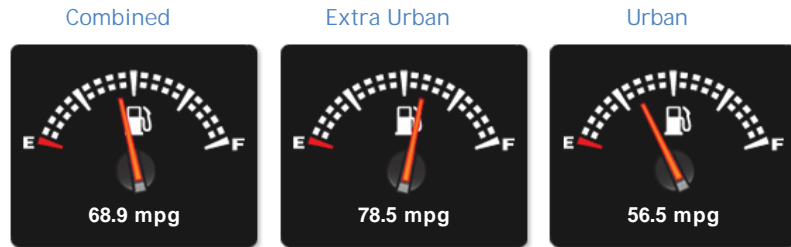

Fuel Economy

Running Costs