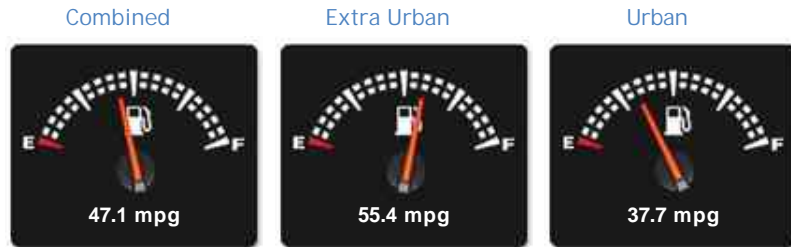

MINI Roadster COOPER S

Sold

General Info

Engine:	1.6 Petrol Manual
Price:	Sold
Body Type:	2 Dr Convertible
Owners:	3
Mileage:	41,673
Reg Date:	September 2012 (62)
Colour:	Chilli Red

Vehicle Features

Not Specified

Weights & Measures

*Including mirrors

Safety

NCAP Adult Rating: No Data
NCAP Child Rating: No Data
NCAP Pedestrian Rating: No Data
NCAP Safety Assist: No Data
NCAP Overall Rating: No Data

Fuel Economy

Running Costs

CO₂ emission figure (g/km)

VED band and CO₂

Insurance & Security

Road Tax

Insurance Group
(1-50)

Alarm

Immobiliser

Security
(Thatcham Approved)