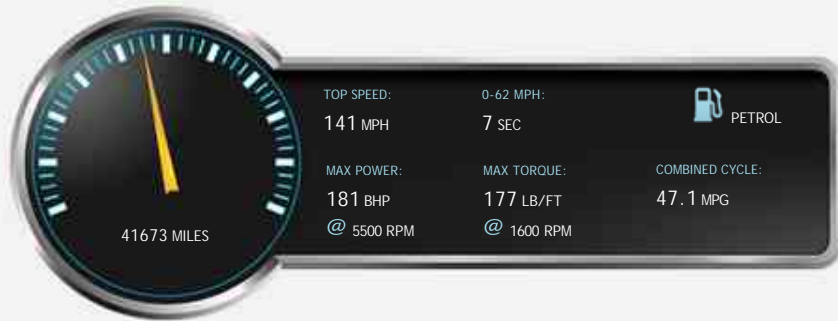

Performance & Engine