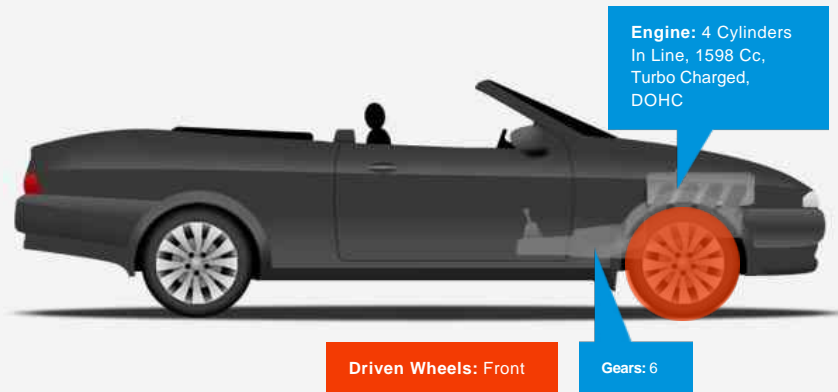

Performance & Engine