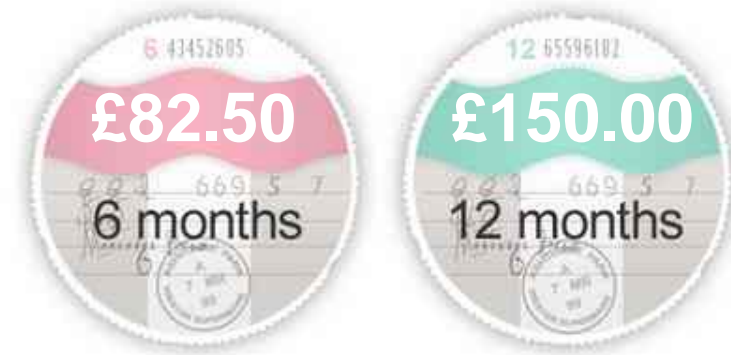

Insurance & Security

Road Tax

Insurance Group
(1-20)

Security

Immobiliser