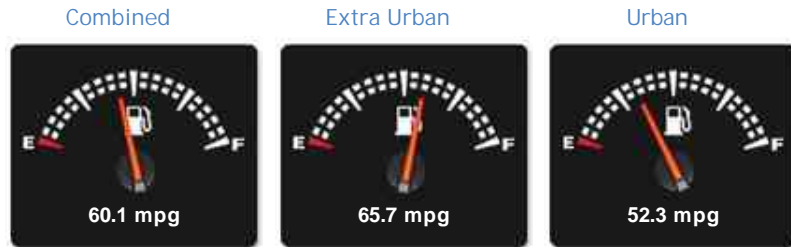

Fuel Economy

Running Costs