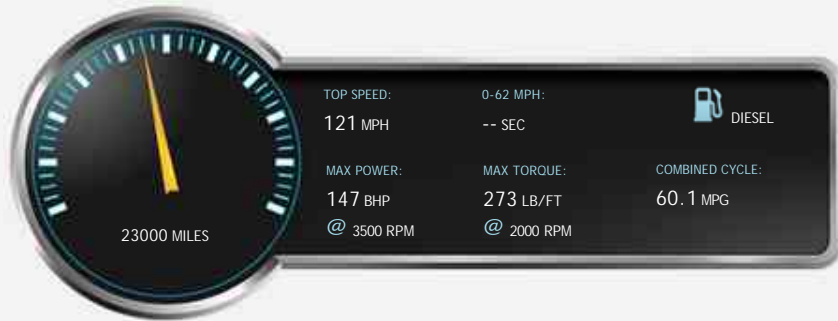

Quirks Car Company
 Arterial Road (A127), Wickford,
 Essex SS12 9JG
 Tel 01268 590066
 Fax 01268 591588
 Email info@quirksarco.co.uk
 Web www.quirksarco.co.uk

Ford Kuga ST-LINE TDCI

£15,950

General Info

Engine:	2.0 Diesel Manual
Price:	£15,950
Body Type:	5 Dr Hatchback
Owners:	1
Mileage:	23,000
Reg Date:	June 2018 (18)
Colour:	METALLIC BLACK

Vehicle Features

Not Specified

Vehicle Description

NATIONWIDE DELIVERY AVAILABLE WITH 14 DAY MONEY BACK GUARANTEE, PLEASE ENQUIRE FOR DETAILS. 1 OWNER, 18" ALLOYS, TOUCH SCREEN SAT NAV, M/F/S/WHEEL WITH CRUISE CONTROL AND VOICE CONTROL, CHARCOAL BLACK LEATHER AND ALCANTARA UPHOLSTERY WITH CONTRAST RED STITCHING, ELECTRIC FOLDING EXTERIOR MIRRORS, FRONT AND REAR PARK DISTANCE CONTROL, EU6 EMISSIONS, KEY LESS START/GO, AUTO START/STOP FUNCTION, HEATED FRONT WIND SCREEN, DUAL ZONE AIR CON CLIMATE CONTROL, AUTOMATICALLY DIMMING REAR VIEW MIRROR, AUTOMATIC HEAD LIGHTS, BLUETOOTH PHONE PREP, USB CONNECTIONS, BLACK ROOF RAILS, PRIVACY GLASS, ISOFIX POINTS, CENTRE ARM REST, CUP HOLDERS, QUIRKS CAR COMPANY ARE VERY PROUD WINNERS OF RUNNERS UP FOR SPECIALIST DEALERSHIP OF THE YEAR AWARD 2018/19, 'BEST USED CAR CUSTOMER CARE 2016', AND THE 'SPECIALIST CAR DEALER OF THE YEAR 2015' AWARD FOR THE WHOLE OF THE UK AT THE USED CAR DEALER AWARDS, HOSTED BY CAR DEALER MAGAZINE AND

Performance & Engine

Engine: 4 Cylinders
In Line, 1997 Cc,
Turbo Charged,
DOHC

Driven Wheels: Front

Gears: 6

Weights & Measures

Doors: 5

*Including mirrors

Safety