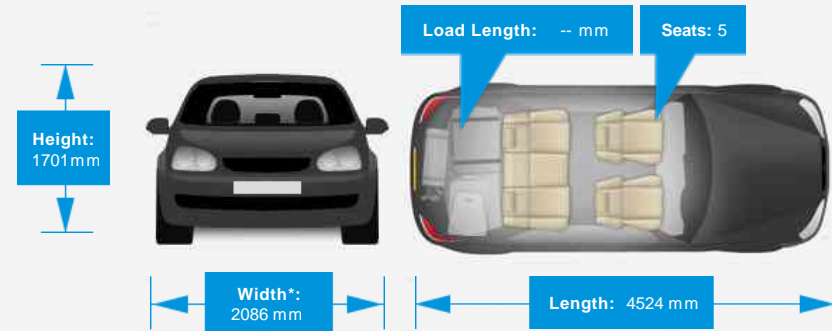

Performance & Engine

Engine: 4 Cylinders
In Line, 1997 Cc,
Turbo Charged,
DOHC

Driven Wheels: Front

Gears: 6

Weights & Measures

Doors: 5

*Including mirrors

Safety