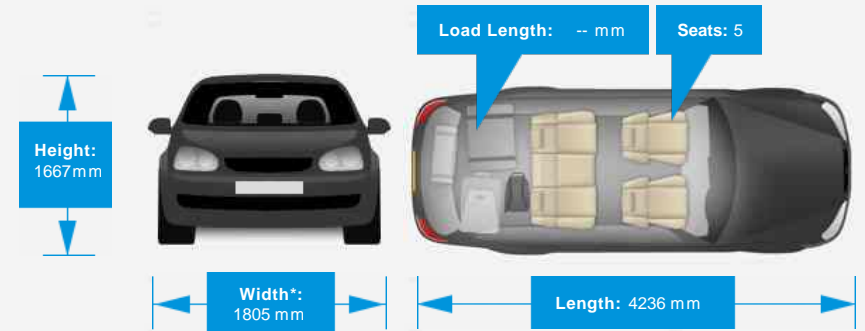

Weights & Measures