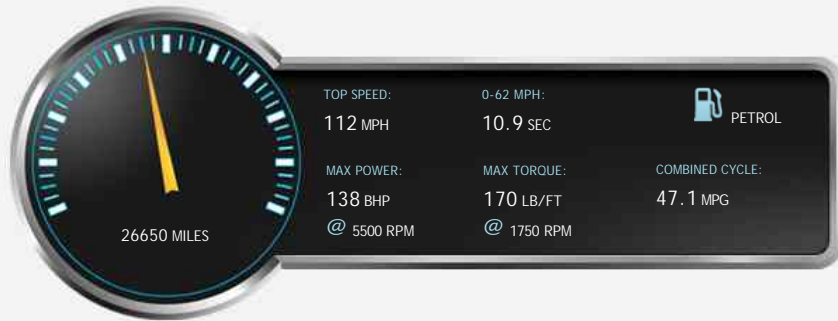

Performance & Engine