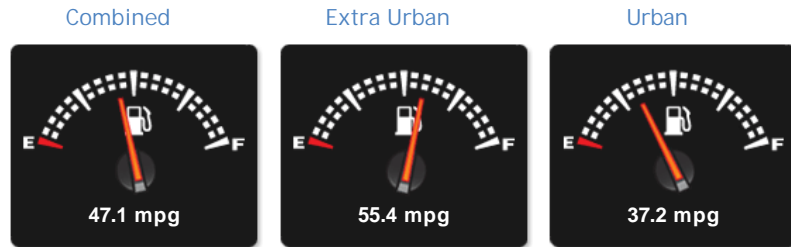

Jeep Renegade LONGITUDE

£11,495

General Info

Engine:	1.4 Petrol Manual
Price:	£11,495
Body Type:	5 Dr Estate
Owners:	2
Mileage:	26,650
Reg Date:	November 2017 (67)
Colour:	

Vehicle Features

Not Specified

Vehicle Description

Opening Hours: Mon - Sun These Hours will not show

Performance & Engine

Weights & Measures

*Including mirrors

Safety

NCAP Adult Rating: No Data
NCAP Child Rating: No Data
NCAP Pedestrian Rating: No Data
NCAP Safety Assist: No Data
NCAP Overall Rating: No Data

Fuel Economy

Running Costs

CO₂ emission figure (g/km)

Price/liter

Insurance & Security

Road Tax

Insurance Group
(1-20)

Security