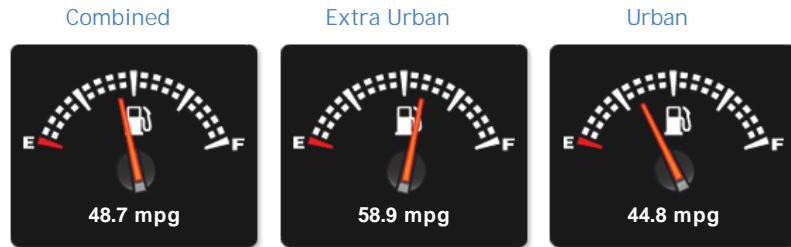

Fuel Economy

Running Costs