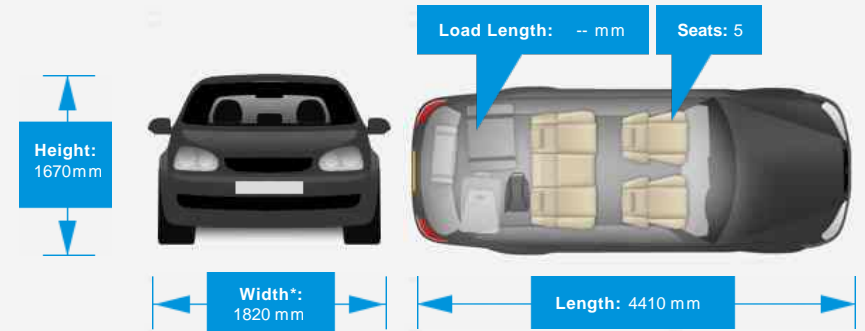

Weights & Measures