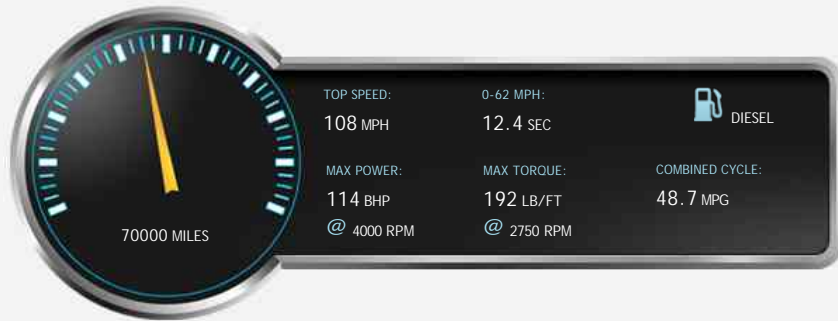

Performance & Engine