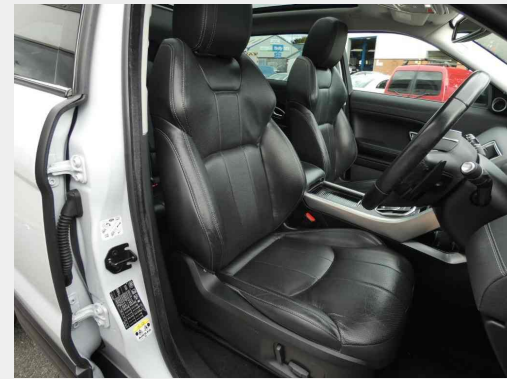

General Info

Engine:	2.0 Diesel Automatic
Price:	£22,895
Body Type:	5 Dr Estate
Owners:	3
Mileage:	16,000
Reg Date:	September 2016 (66)
Colour:	

Vehicle Features

Not Specified

Vehicle Description

12 months MOT, Full service history, Excellent bodywork, Black Full leather interior - Excellent Condition, Tyre condition Excellent, Four wheel-drive, 5 seats, White, 3 owners, Upgrades - Rear View Camera, Keyless Entry, Fixed Panoramic Roof Including Powered Blind, Exterior Mirrors - Electric Adjustment-Heated-Power Fold-Puddle Lamps with Projected Evoque Graphic-Direction Indicators-Memory Function with Auto Dipping in Reverse Gear, Privacy Glass, Spare Wheel - Temporary Steel 18in, Headlining - Ivory Morzine, Powered Tailgate, Standard Features - 12-12 Way - Electric Seats, 12V Auxiliary Power Sockets - Front and Luggage Compartment, 18in Alloy Wheels - 7 Spoke - Style 706 - Sparkle Silver Finish, 5in TFT Driver Information Centre, 8in High Resolution Touch Screen, ABS - Anti Lock Braking System, Airbags - Driver Knee, Airbags - Front - Driver and Front Passenger, Airbags - Side Curtain - Driver and Front Passenger and Row Two, Auto-Dimming Interior Mirror, Auxiliary Power Socket - Front and Luggage Compartment, Bluetooth Telephone Connectivity with Streamed Audio, Body Coloured Door Handles, Body Coloured Roof with Matching Spoiler, Body-coloured Door Claddings, Cabin Air Quality Sensor, Carpet Mats with Edging, Centre console - Covered Storage Compartment, Climate Control -

Performance & Engine

Driven Wheels: All -

Permanent

Gears: 9

Weights & Measures

Doors: 5

*Including mirrors

Safety