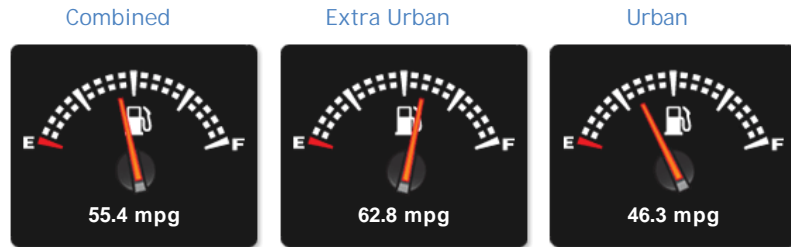

Fuel Economy

Running Costs