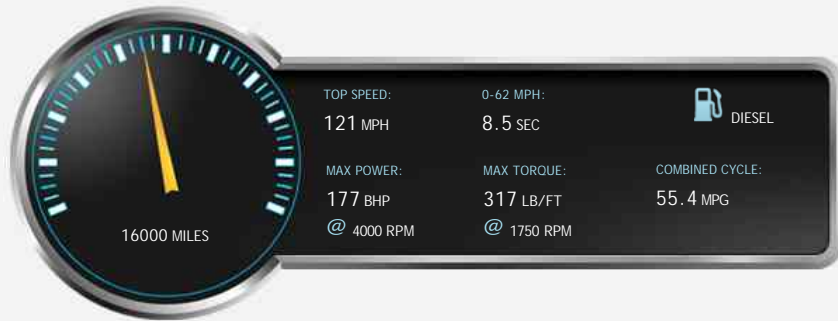

Performance & Engine