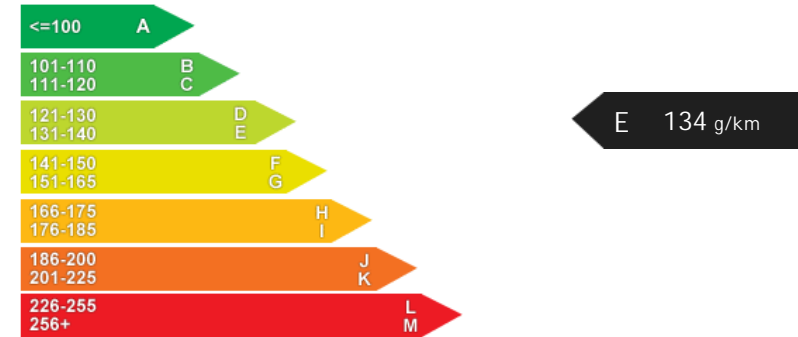

General Info

Engine:	2.0 Diesel Automatic
Price:	£22,895
Body Type:	5 Dr Estate
Owners:	3
Mileage:	16,000
Reg Date:	September 2016 (66)
Colour:	

Vehicle Features

Not Specified

Vehicle Description

12 months MOT, Full service history, Excellent bodywork, Black Full leather interior - Excellent Condition, Tyre condition Excellent, Four wheel-drive, 5 seats, White, 3 owners, Upgrades - Rear View Camera, Keyless Entry, Fixed Panoramic Roof Including Powered Blind, Exterior Mirrors - Electric Adjustment-Heated-Power Fold-Puddle Lamps with Projected Evoque Graphic-Direction Indicators-Memory Function with Auto Dipping in Reverse Gear, Privacy Glass, Spare Wheel - Temporary Steel 18in, Headlining - Ivory Morzine, Powered Tailgate, Standard Features - 12-12 Way - Electric Seats, 12V Auxiliary Power Sockets - Front and Luggage Compartment, 18in Alloy Wheels - 7 Spoke - Style 706 - Sparkle Silver Finish, 5in TFT Driver Information Centre, 8in High Resolution Touch Screen, ABS - Anti Lock Braking System, Airbags - Driver Knee, Airbags - Front - Driver and Front Passenger, Airbags - Side Curtain - Driver and Front Passenger and Row Two, Auto-Dimming Interior Mirror, Auxiliary Power Socket - Front and Luggage Compartment, Bluetooth Telephone Connectivity with Streamed Audio, Body Coloured Door Handles, Body Coloured Roof with Matching Spoiler, Body-coloured Door Claddings, Cabin Air Quality Sensor, Carpet Mats with Edging, Centre console - Covered Storage Compartment, Climate Control -

NCAP Adult Rating: No Data
NCAP Child Rating: No Data
NCAP Pedestrian Rating: No Data
NCAP Safety Assist: No Data
NCAP Overall Rating: No Data

Fuel Economy

Running Costs

CO₂ emission figure (g/km)

VED band and CO₂